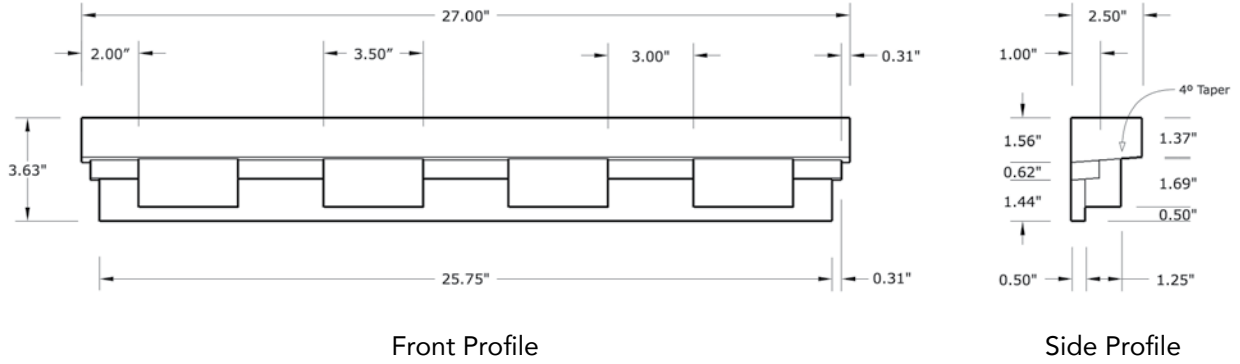

DENTIL SHELF

ACCESSORY DIMENSIONS

ACDSFT2704 4 BLOCK DENTIL SHELF

ACCESSORY INFO

Parts Per Set: 1
4 Block Dentil Shelf

Matching Doors:
DRF3C | *Spec Page 75*
DRF3C80 | *Spec Page 76*