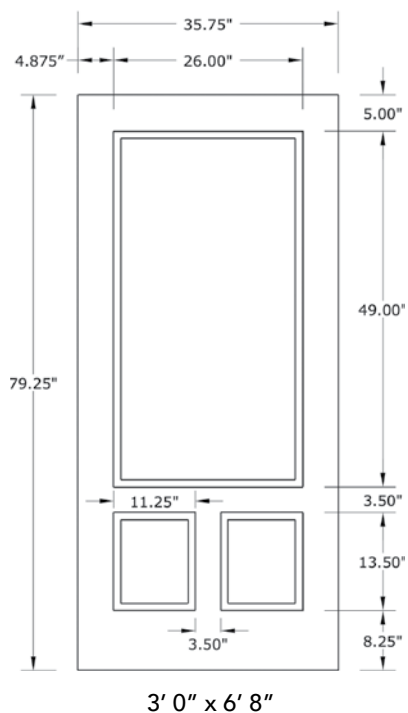

6'8" DRS3E 3/4 ELITE DOOR

DOOR WIDTHS

NOTE: BY REQUEST, DOOR HEIGHT COMES IN VARYING DIMENSIONS TO A MINIMUM OF 79". EXCESS WILL BE TAKEN FROM BOTTOM RAIL. ALL OTHER DIMENSIONS WILL REMAIN THE SAME.

CUTOUTS & GLASS

3/4 OVAL LITE
3V2

	Width	Height
3'0" cutout	17.835"	40.118"
glass	16.781"	38.719"

3/4 LITE
343

3'0" cutout	26" x 49"
glass	25" x 48"

A = 5.0"

OVAL IS CENTERED IN PANEL HEIGHT

A = DISTANCE FROM TOP OF DOOR TO TOP OF CUTOUT

MATCHING SIDELITES

SLS3E

Available Widths:

1' 0"
1' 2"

Spec Page = 179