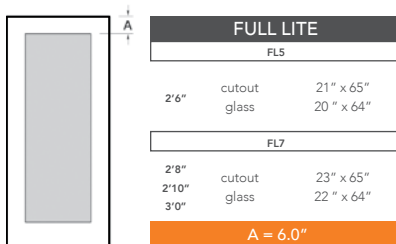

6'8" DRS00 FLUSH DOOR

DOOR WIDTHS

NOTE: BY REQUEST, DOOR HEIGHT COMES IN VARYING DIMENSIONS TO A MINIMUM OF 79". EXCESS WILL BE TAKEN FROM BOTTOM RAIL. ALL OTHER DIMENSIONS WILL REMAIN THE SAME.

CUTOUTS & GLASS

A = DISTANCE FROM TOP OF DOOR TO TOP OF CUTOUT

MATCHING SIDELITES