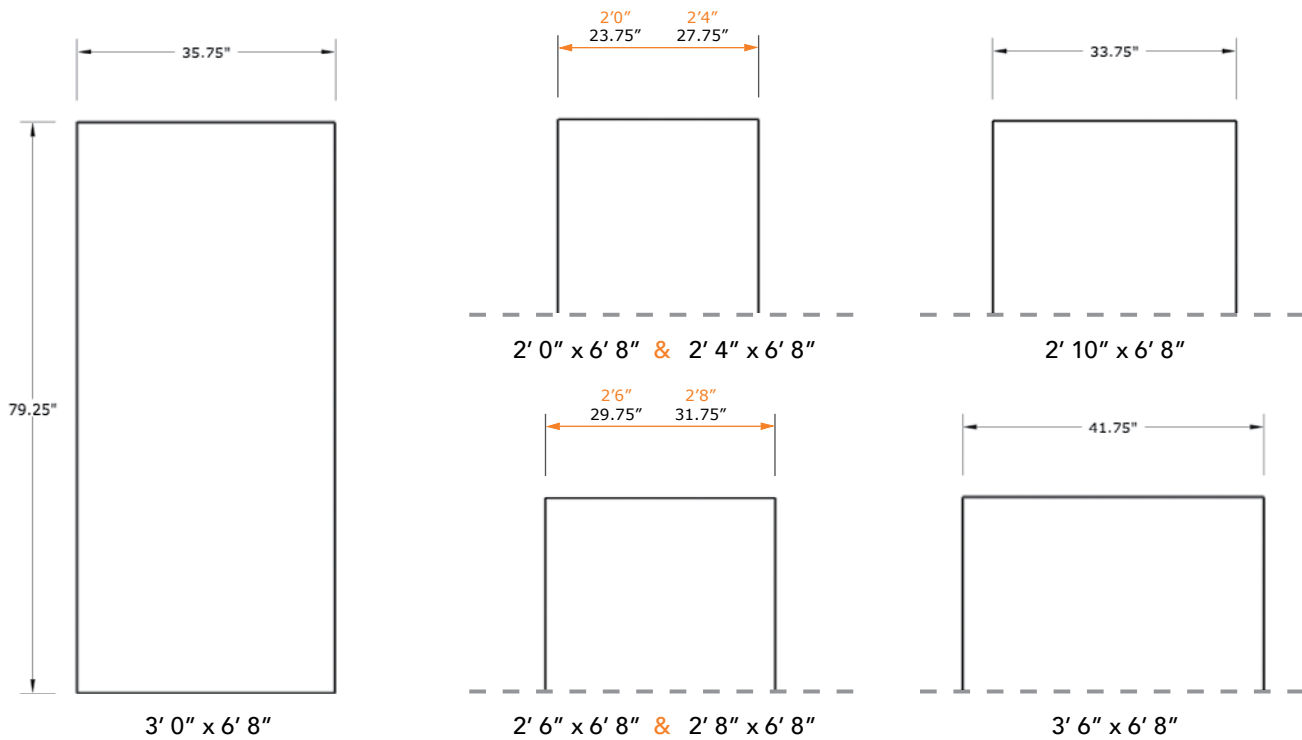

6'8" DRS00 FLUSH DOOR

DOOR WIDTHS

NOTE: BY REQUEST, DOOR HEIGHT COMES IN VARYING DIMENSIONS TO A MINIMUM OF 79". EXCESS WILL BE TAKEN FROM BOTTOM RAIL. ALL OTHER DIMENSIONS WILL REMAIN THE SAME.

CUTOUTS & GLASS

A = DISTANCE FROM TOP OF DOOR TO TOP OF CUTOUT

MATCHING SIDELITES