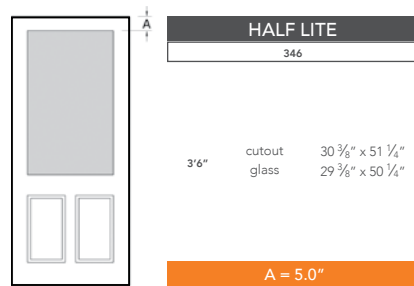

8'0" DRM6080 SIX PANEL DOOR

DOOR WIDTHS

NOTE: BY REQUEST, DOOR HEIGHT COMES IN VARYING DIMENSIONS TO A MINIMUM OF 95". EXCESS WILL BE TAKEN FROM BOTTOM RAIL. ALL OTHER DIMENSIONS WILL REMAIN THE SAME.

CUTOUTS & GLASS