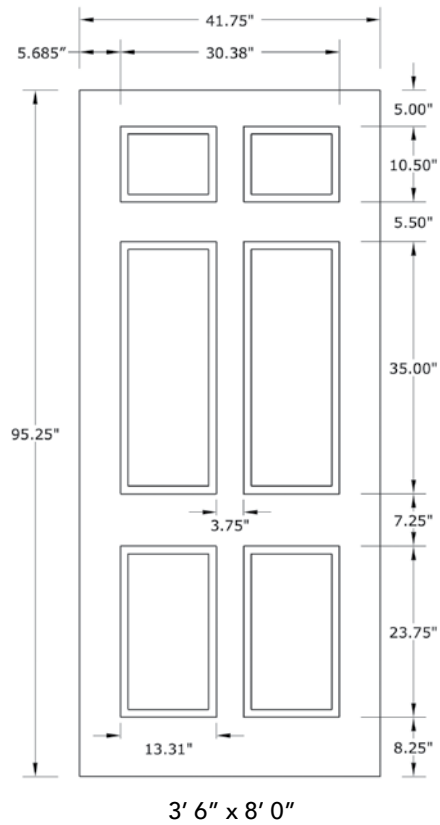

8'0" DRM6080 SIX PANEL DOOR

DOOR WIDTHS

NOTE: BY REQUEST, DOOR HEIGHT COMES IN VARYING DIMENSIONS TO A MINIMUM OF 95". EXCESS WILL BE TAKEN FROM BOTTOM RAIL. ALL OTHER DIMENSIONS WILL REMAIN THE SAME.

CUTOUTS & GLASS

MATCHING SIDELITES