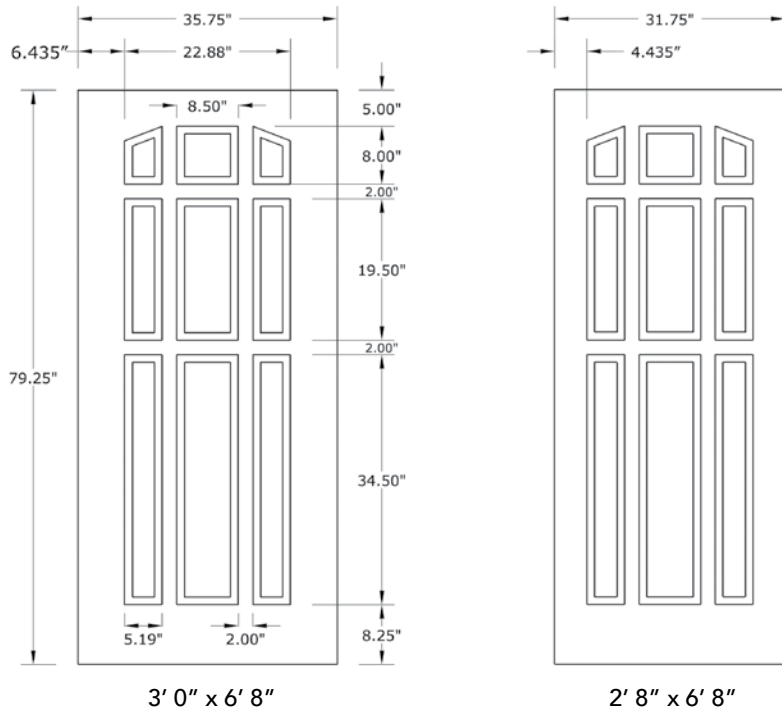

6'8" DRG90 NINE PANEL DOOR

DOOR WIDTHS

NOTE: BY REQUEST, DOOR HEIGHT COMES IN VARYING DIMENSIONS TO A MINIMUM OF 79". EXCESS WILL BE TAKEN FROM BOTTOM RAIL. ALL OTHER DIMENSIONS WILL REMAIN THE SAME.

CUTOUTS & GLASS

A = DISTANCE FROM TOP OF DOOR TO TOP OF CUTOUT