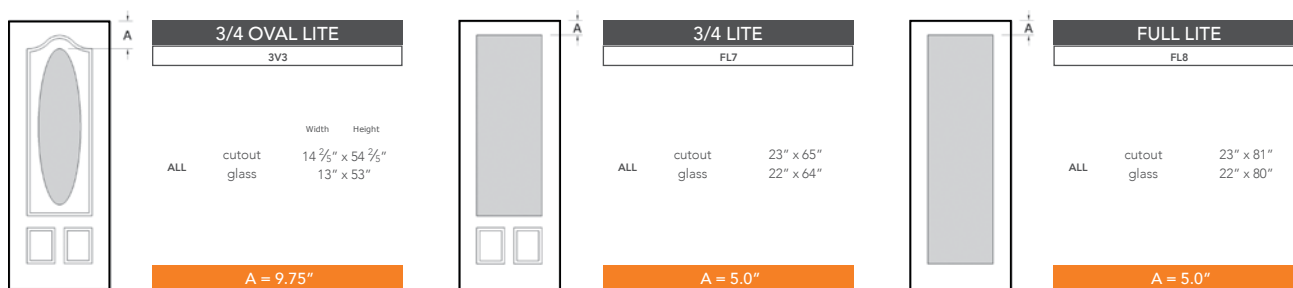

8'0" DRG3080 3/4 THREE PANEL DOOR

DOOR WIDTHS

NOTE: BY REQUEST, DOOR HEIGHT COMES IN VARYING DIMENSIONS TO A MINIMUM OF 95". EXCESS WILL BE TAKEN FROM BOTTOM RAIL. ALL OTHER DIMENSIONS WILL REMAIN THE SAME.

CUTOUTS & GLASS

A = DISTANCE FROM TOP OF DOOR TO TOP OF CUTOUT

MATCHING SIDELITES