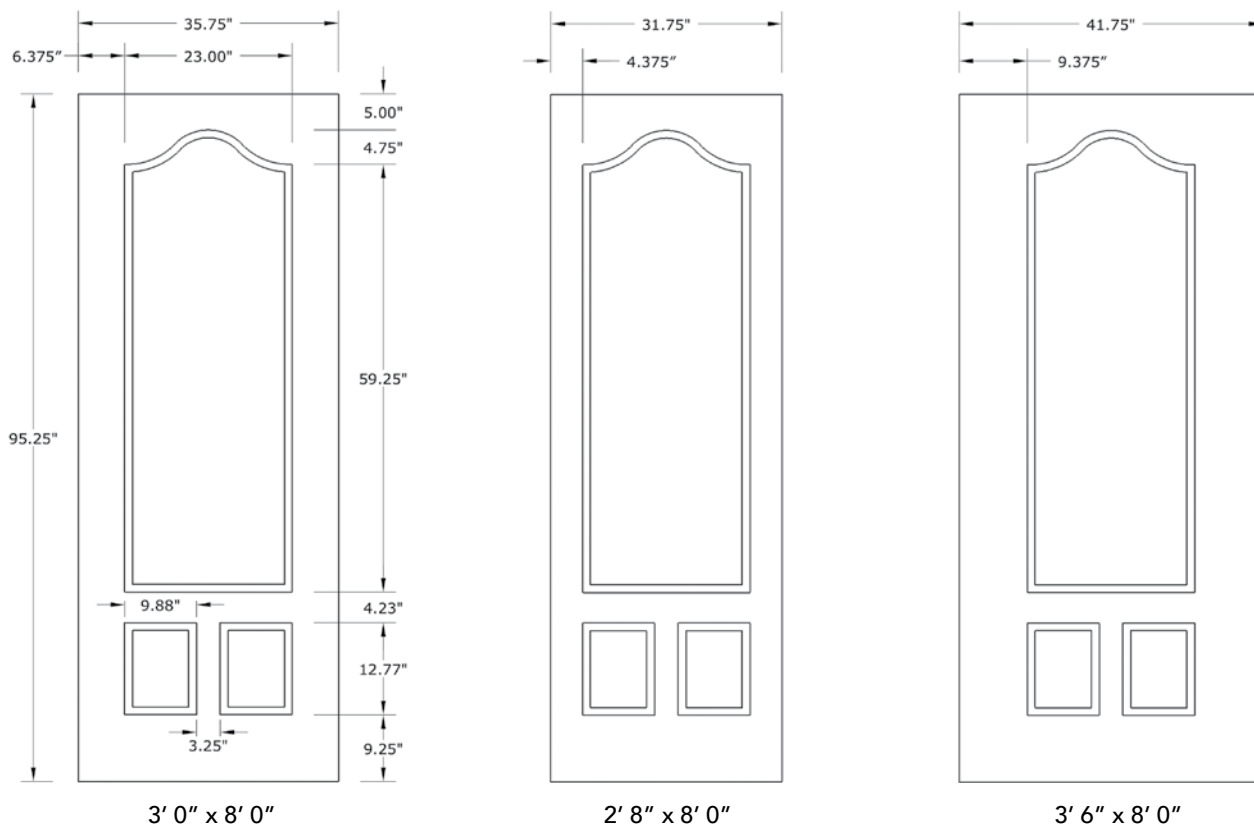

8'0" DRG3080 3/4 THREE PANEL DOOR

DOOR WIDTHS

NOTE: BY REQUEST, DOOR HEIGHT COMES IN VARYING DIMENSIONS TO A MINIMUM OF 95". EXCESS WILL BE TAKEN FROM BOTTOM RAIL. ALL OTHER DIMENSIONS WILL REMAIN THE SAME.

CUTOUTS & GLASS

A = DISTANCE FROM TOP OF DOOR TO TOP OF CUTOUT

MATCHING SIDELITES