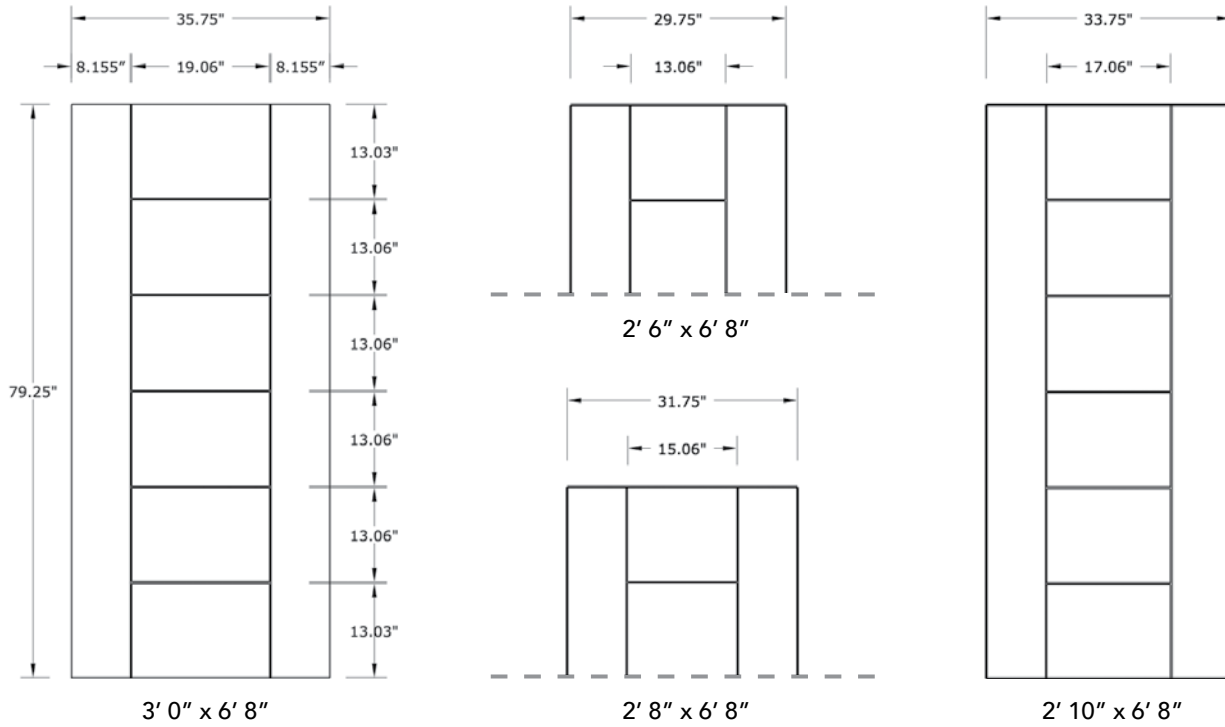

# 6'8" DMS5H INFINITY DOOR

SMOOTH SKIN

## DOOR WIDTHS

NOTE: BY REQUEST, DOOR HEIGHT COMES IN VARYING DIMENSIONS TO A MINIMUM OF 79". EXCESS WILL BE TAKEN FROM BOTTOM RAIL. ALL OTHER DIMENSIONS WILL REMAIN THE SAME.

## CARVING DETAIL CLOSE UP