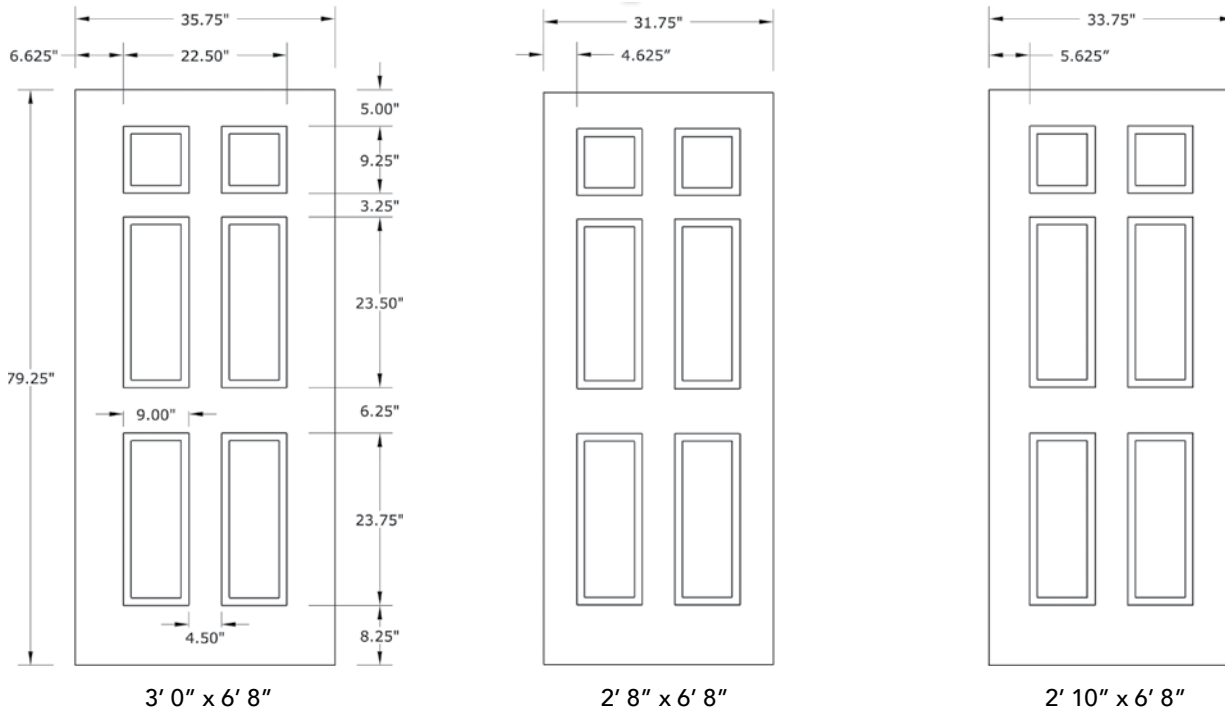

6'8" DRS63 TRUE SIX PANEL NARROW DOOR

DOOR WIDTHS

NOTE: BY REQUEST, DOOR HEIGHT COMES IN VARYING DIMENSIONS TO A MINIMUM OF 79". EXCESS WILL BE TAKEN FROM BOTTOM RAIL. ALL OTHER DIMENSIONS WILL REMAIN THE SAME.

CUTOUTS & GLASS

A = DISTANCE FROM TOP OF DOOR TO TOP OF CUTOUT

MATCHING SIDELITES