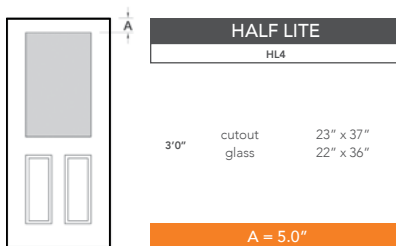

6'8" DRS63 TRUE SIX PANEL NARROW DOOR

DOOR WIDTHS

NOTE: BY REQUEST, DOOR HEIGHT COMES IN VARYING DIMENSIONS TO A MINIMUM OF 79". EXCESS WILL BE TAKEN FROM BOTTOM RAIL. ALL OTHER DIMENSIONS WILL REMAIN THE SAME.

CUTOUTS & GLASS

A = DISTANCE FROM TOP OF DOOR TO TOP OF CUTOUT

MATCHING SIDELITES