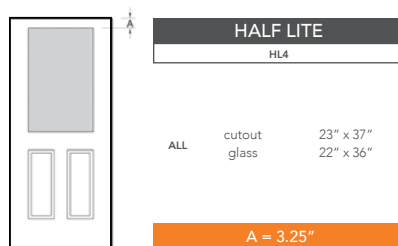

6'8" DRS4B FOUR PANEL DOOR

10" BOTTOM RAIL

DOOR WIDTHS

NOTE: BY REQUEST, DOOR HEIGHT COMES IN VARYING DIMENSIONS TO A MINIMUM OF 79". EXCESS WILL BE TAKEN FROM BOTTOM RAIL. ALL OTHER DIMENSIONS WILL REMAIN THE SAME.

CUTOUTS & GLASS

A = DISTANCE FROM TOP OF DOOR TO TOP OF CUTOUT