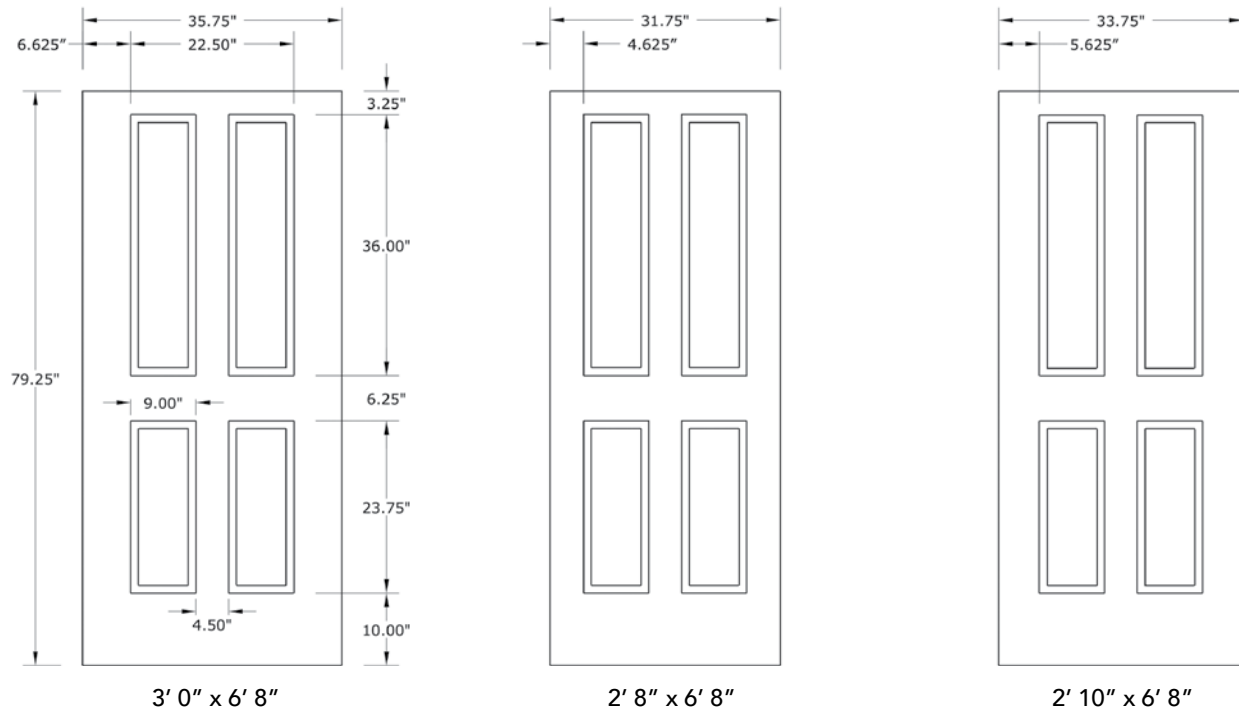

6'8" DRS4B FOUR PANEL DOOR

10" BOTTOM RAIL

DOOR WIDTHS

NOTE: BY REQUEST, DOOR HEIGHT COMES IN VARYING DIMENSIONS TO A MINIMUM OF 79". EXCESS WILL BE TAKEN FROM BOTTOM RAIL. ALL OTHER DIMENSIONS WILL REMAIN THE SAME.

CUTOUTS & GLASS

A = DISTANCE FROM TOP OF DOOR TO TOP OF CUTOUT