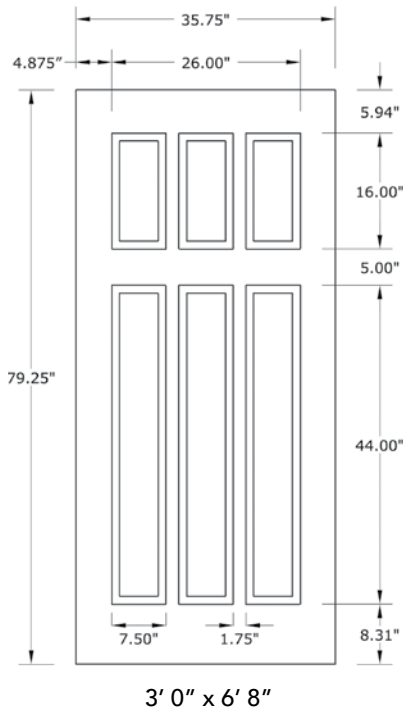

6'8" DRS6C SIX PANEL CRAFTSMAN DOOR

DOOR WIDTHS

NOTE: BY REQUEST, DOOR HEIGHT COMES IN VARYING DIMENSIONS TO A MINIMUM OF 79". EXCESS WILL BE TAKEN FROM BOTTOM RAIL. ALL OTHER DIMENSIONS WILL REMAIN THE SAME.

CUTOUTS & GLASS

A = DISTANCE FROM TOP OF DOOR TO TOP OF CUTOUT