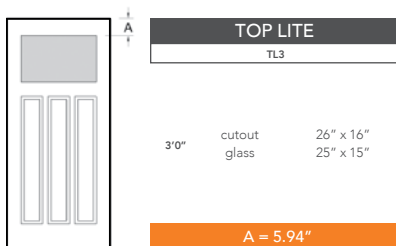

6'8" DRS6C SIX PANEL CRAFTSMAN DOOR

DOOR WIDTHS

NOTE: BY REQUEST, DOOR HEIGHT COMES IN VARYING DIMENSIONS TO A MINIMUM OF 79". EXCESS WILL BE TAKEN FROM BOTTOM RAIL. ALL OTHER DIMENSIONS WILL REMAIN THE SAME.

CUTOUTS & GLASS

A = DISTANCE FROM TOP OF DOOR TO TOP OF CUTOUT