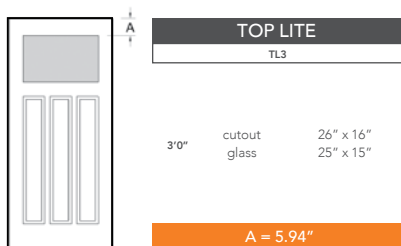

6'8" DRG6C SIX PANEL CRAFTSMAN DOOR

DOOR WIDTHS

NOTE: BY REQUEST, DOOR HEIGHT COMES IN VARYING DIMENSIONS TO A MINIMUM OF 79". EXCESS WILL BE TAKEN FROM BOTTOM RAIL. ALL OTHER DIMENSIONS WILL REMAIN THE SAME.

CUTOUTS & GLASS

A = DISTANCE FROM TOP OF DOOR TO TOP OF CUTOUT