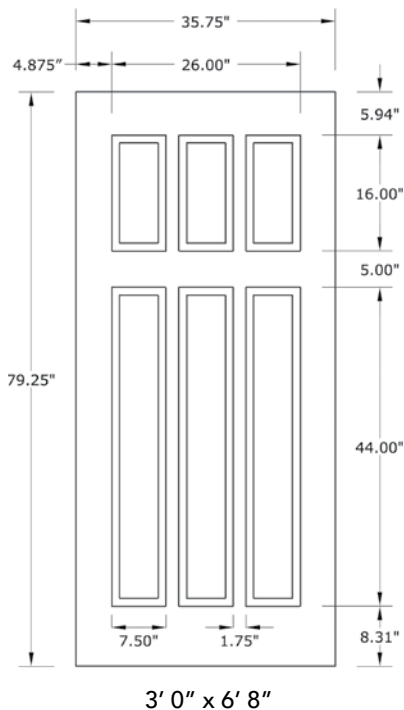

6'8" DRG6C SIX PANEL CRAFTSMAN DOOR

DOOR WIDTHS

NOTE: BY REQUEST, DOOR HEIGHT COMES IN VARYING DIMENSIONS TO A MINIMUM OF 79". EXCESS WILL BE TAKEN FROM BOTTOM RAIL. ALL OTHER DIMENSIONS WILL REMAIN THE SAME.

CUTOUTS & GLASS

A = DISTANCE FROM TOP OF DOOR TO TOP OF CUTOUT