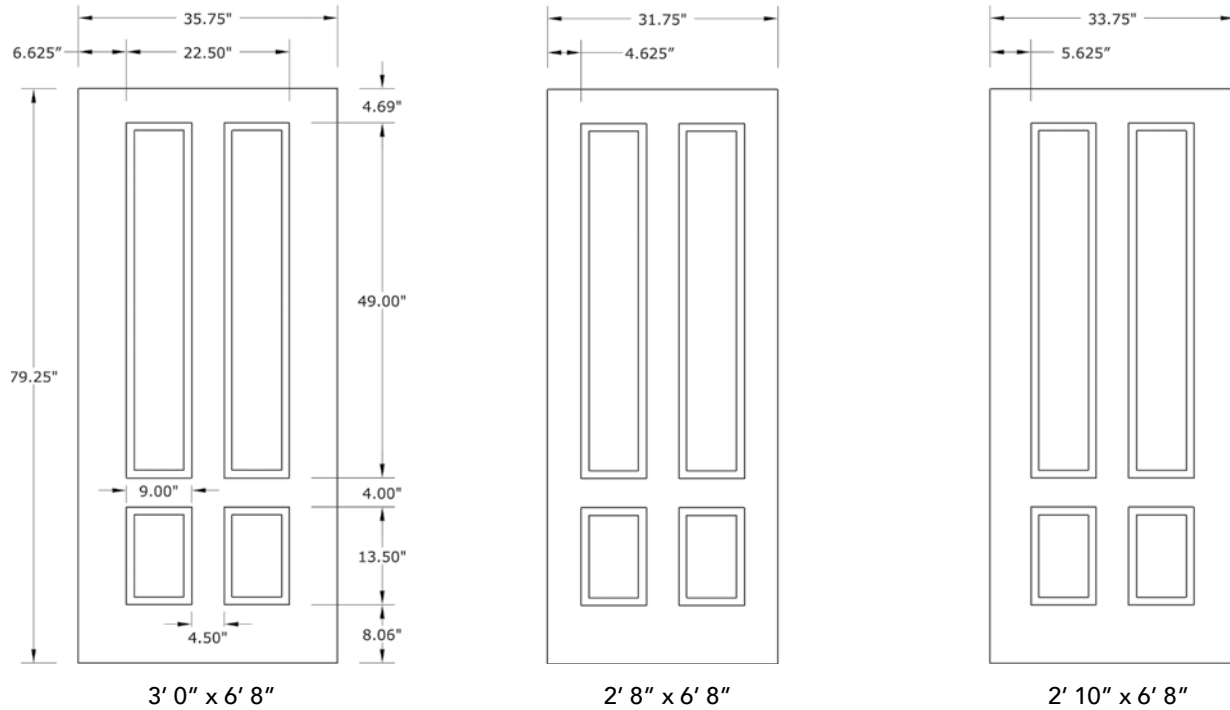

6'8" DRS49 3/4 FOUR PANEL DOOR

DOOR WIDTHS

NOTE: BY REQUEST, DOOR HEIGHT COMES IN VARYING DIMENSIONS TO A MINIMUM OF 79". EXCESS WILL BE TAKEN FROM BOTTOM RAIL. ALL OTHER DIMENSIONS WILL REMAIN THE SAME.

CUTOUTS & GLASS

A = DISTANCE FROM TOP OF DOOR TO TOP OF CUTOUT

MATCHING SIDELITES

SLS49
 Available Widths:
 1' 0"
 1' 2"

Spec Page = 184