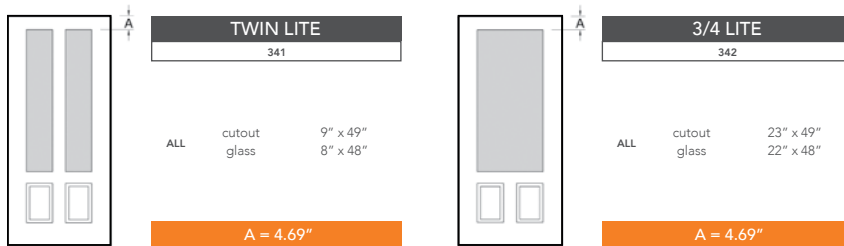

6'8" DRS49 3/4 FOUR PANEL DOOR

DOOR WIDTHS

NOTE: BY REQUEST, DOOR HEIGHT COMES IN VARYING DIMENSIONS TO A MINIMUM OF 79". EXCESS WILL BE TAKEN FROM BOTTOM RAIL. ALL OTHER DIMENSIONS WILL REMAIN THE SAME.

CUTOUTS & GLASS

A = DISTANCE FROM TOP OF DOOR TO TOP OF CUTOUT

MATCHING SIDELITES

SLS49
 Available Widths:
 1' 0"
 1' 2"

Spec Page = 184