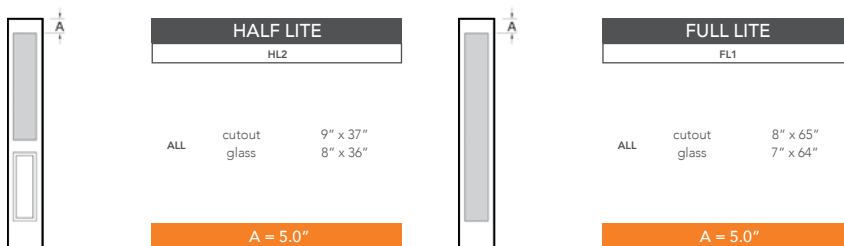

# 6'8" SLS61 SIX PANEL UTILITY SIDELITE

## SIDELITE WIDTHS

NOTE: BY REQUEST, SIDELITE HEIGHT COMES IN VARYING DIMENSIONS TO A MINIMUM OF 79". EXCESS WILL BE TAKEN FROM BOTTOM RAIL. ALL OTHER DIMENSIONS WILL REMAIN THE SAME.

## CUTOUTS & GLASS

A = DISTANCE FROM TOP OF SIDELITE TO TOP OF CUTOUT

## MATCHING DOORS

DRS61

Available Widths:

2' 8"  
2' 10"  
3' 0"

Spec Page = 166