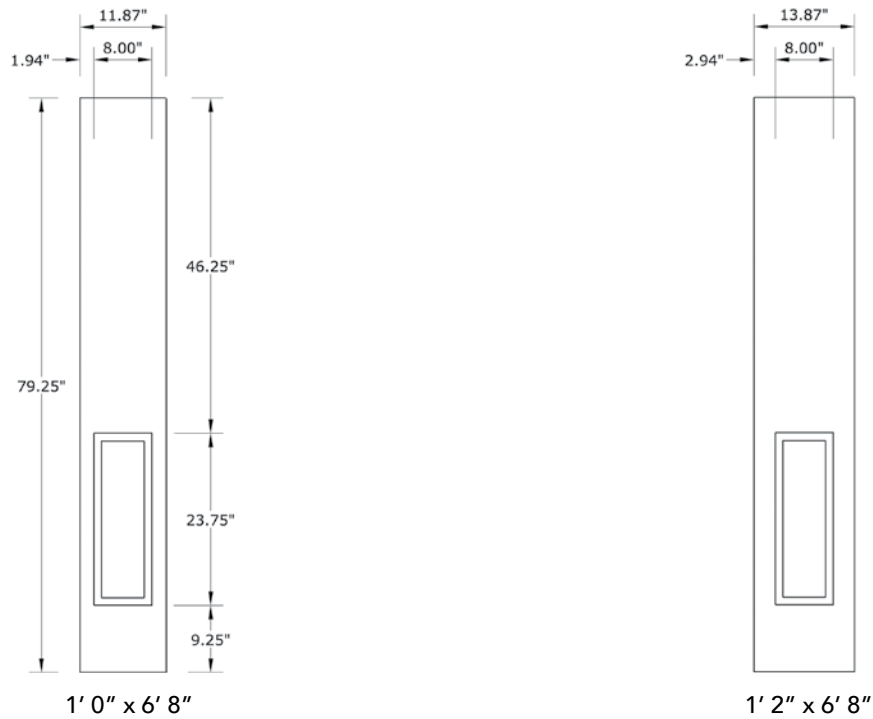

# 6'8" SLS61 SIX PANEL UTILITY SIDELITE

## SIDELITE WIDTHS

NOTE: BY REQUEST, SIDELITE HEIGHT COMES IN VARYING DIMENSIONS TO A MINIMUM OF 79". EXCESS WILL BE TAKEN FROM BOTTOM RAIL. ALL OTHER DIMENSIONS WILL REMAIN THE SAME.

## CUTOUTS & GLASS

A = DISTANCE FROM TOP OF SIDELITE TO TOP OF CUTOUT

## MATCHING DOORS

DRS61

Available Widths:

2' 8"  
2' 10"  
3' 0"

Spec Page = 166