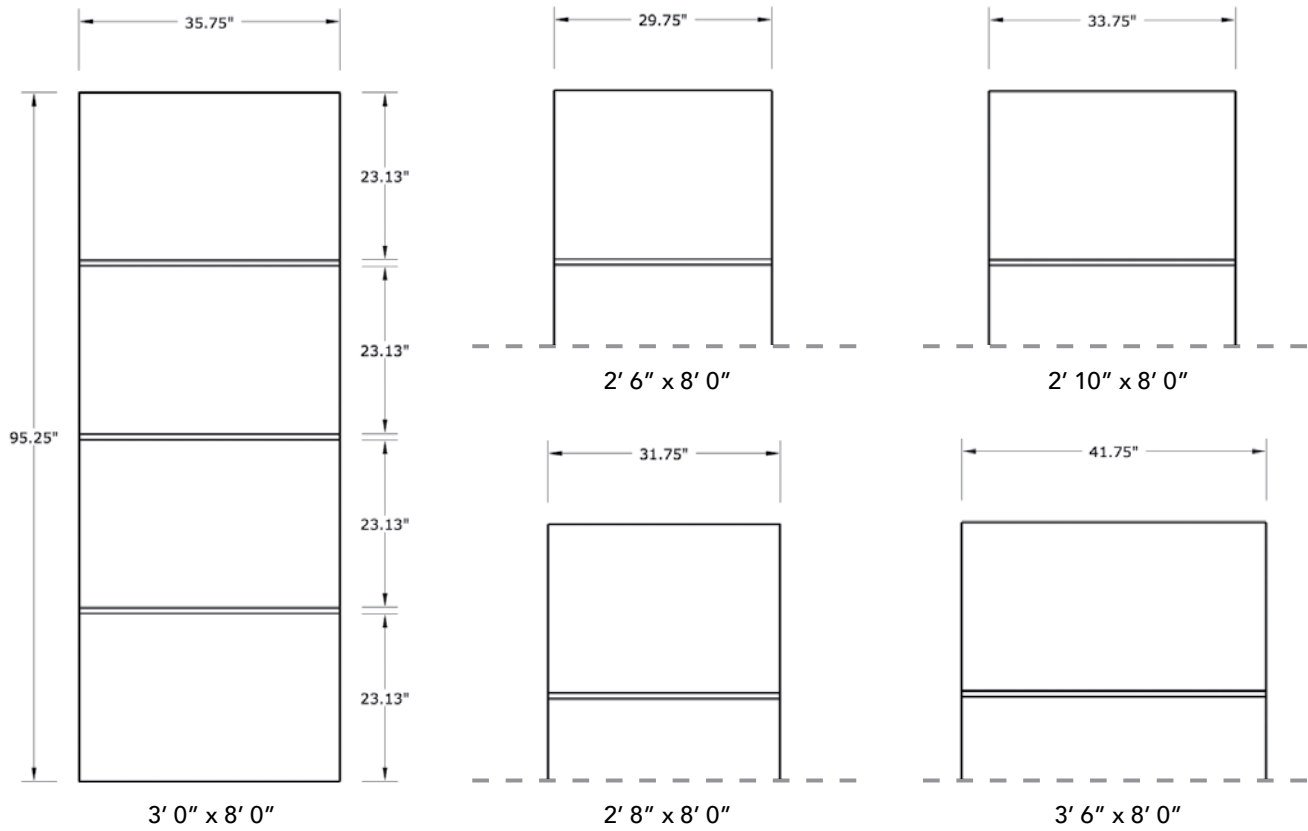

# 8'0" DMG4680 SOUTH BEACH DOOR

OAK GRAIN

## DOOR WIDTHS

NOTE: BY REQUEST, DOOR HEIGHT COMES IN VARYING DIMENSIONS TO A MINIMUM OF 95". EXCESS WILL BE TAKEN FROM BOTTOM RAIL. ALL OTHER DIMENSIONS WILL REMAIN THE SAME.

## CARVING DETAIL CLOSE UP