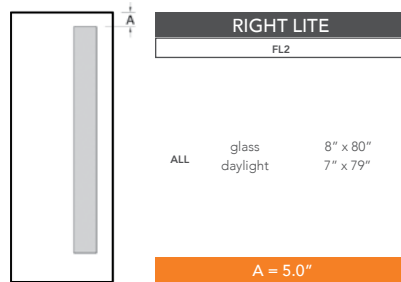

# 8'0" DMS1R80 BIENVENUE DOOR

SMOOTH SKIN

FLUSH GLAZED RIGHT LITE

## DOOR WIDTHS

NOTE: BY REQUEST, DOOR HEIGHT COMES IN VARYING DIMENSIONS TO A MINIMUM OF 95". EXCESS WILL BE TAKEN FROM BOTTOM RAIL. ALL OTHER DIMENSIONS WILL REMAIN THE SAME.

## GLASS & DAYLIGHT OPENING

A = DISTANCE FROM TOP OF DOOR TO TOP OF OPENING