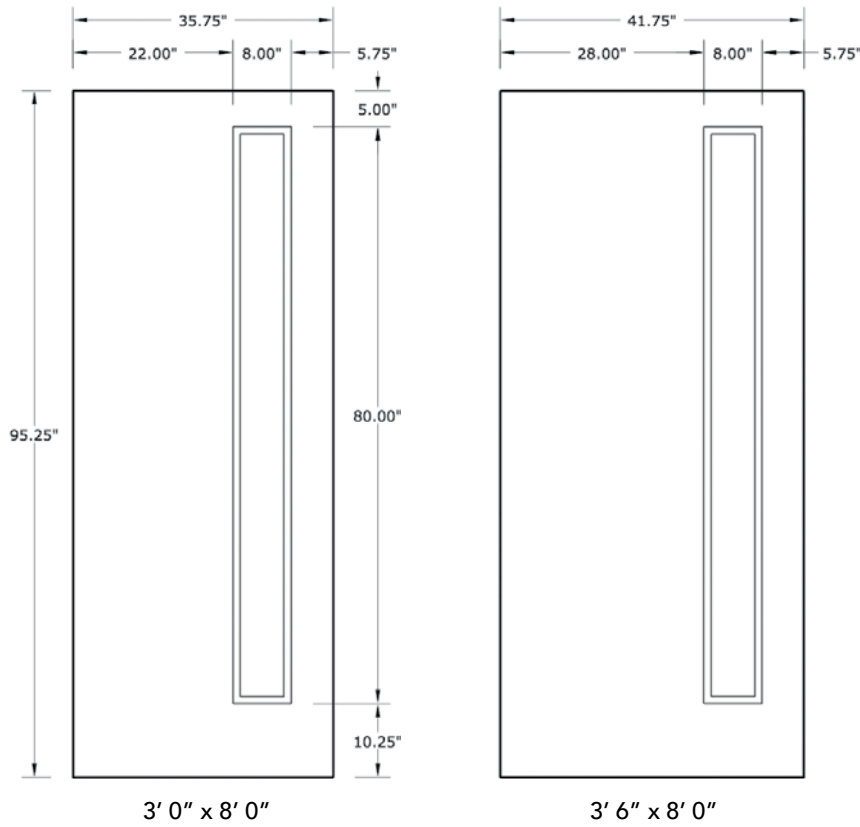

# 8'0" DMS1R80 BIENVENUE DOOR

SMOOTH SKIN

FLUSH GLAZED RIGHT LITE

## DOOR WIDTHS

NOTE: BY REQUEST, DOOR HEIGHT COMES IN VARYING DIMENSIONS TO A MINIMUM OF 95". EXCESS WILL BE TAKEN FROM BOTTOM RAIL. ALL OTHER DIMENSIONS WILL REMAIN THE SAME.

## GLASS & DAYLIGHT OPENING

A = DISTANCE FROM TOP OF DOOR TO TOP OF OPENING