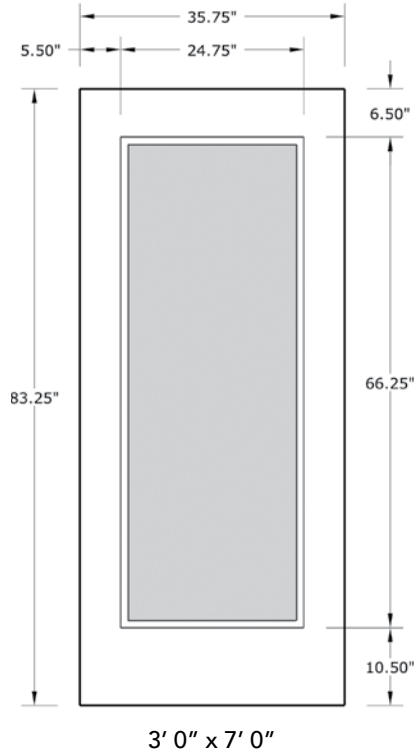

# 7'0" DRS1170 FLUSH GLAZED ADA DOOR

SMOOTH SKIN

## DOOR WIDTHS

NOTE: BY REQUEST, DOOR HEIGHT COMES IN VARYING DIMENSIONS TO A MINIMUM OF 83". EXCESS WILL BE TAKEN FROM BOTTOM RAIL. ALL OTHER DIMENSIONS WILL REMAIN THE SAME.

## GLASS & DAYLIGHT OPENING

A = DISTANCE FROM TOP OF DOOR TO TOP OF OPENING