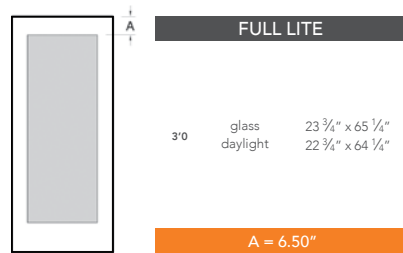

# 7'0" DRS1170 FLUSH GLAZED ADA DOOR

SMOOTH SKIN

## DOOR WIDTHS

NOTE: BY REQUEST, DOOR HEIGHT COMES IN VARYING DIMENSIONS TO A MINIMUM OF 83". EXCESS WILL BE TAKEN FROM BOTTOM RAIL. ALL OTHER DIMENSIONS WILL REMAIN THE SAME.

## GLASS & DAYLIGHT OPENING

A = DISTANCE FROM TOP OF DOOR TO TOP OF OPENING