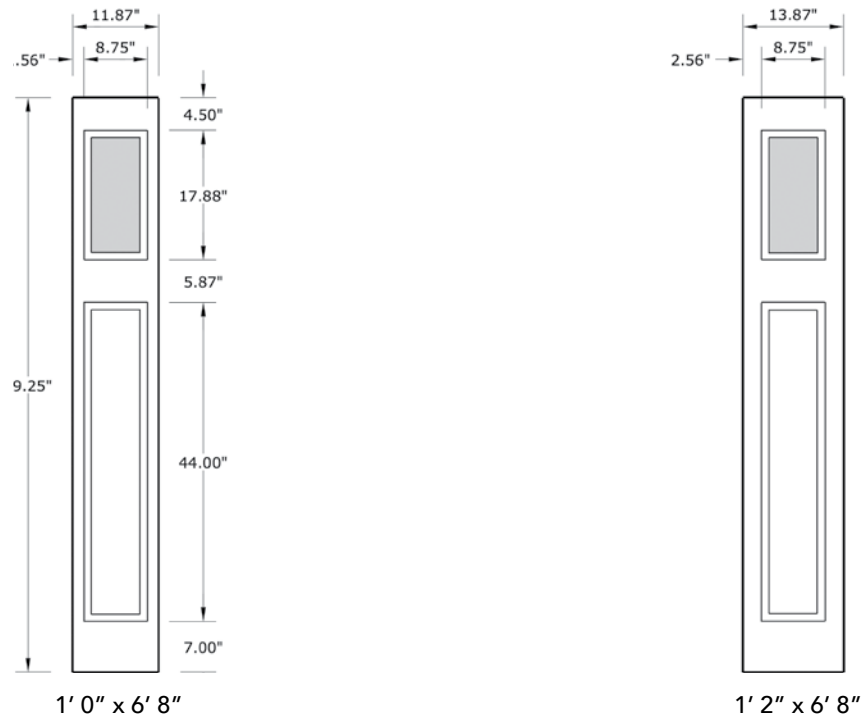

6'8" SLS3C DIRECT GLAZED CRAFTSMAN SIDELITE

SIDELITE WIDTHS

NOTE: BY REQUEST, SIDELITE HEIGHT COMES IN VARYING DIMENSIONS TO A MINIMUM OF 79". EXCESS WILL BE TAKEN FROM BOTTOM RAIL. ALL OTHER DIMENSIONS WILL REMAIN THE SAME.

GLASS & DAYLIGHT OPENING

A = DISTANCE FROM TOP OF SIDELITE TO TOP OF CUTOUT

MATCHING DOORS

DRS3C

Available Widths:
3' 0"

Spec Page = 145