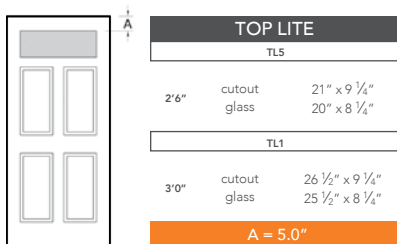

6'8" DRW60 SIX PANEL DOOR

DOOR WIDTHS

NOTE: BY REQUEST, DOOR HEIGHT COMES IN VARYING DIMENSIONS TO A MINIMUM OF 79". EXCESS WILL BE TAKEN FROM BOTTOM RAIL. ALL OTHER DIMENSIONS WILL REMAIN THE SAME.

CUTOUTS & GLASS

A = DISTANCE FROM TOP OF DOOR TO TOP OF CUTOUT

MATCHING SIDELITES