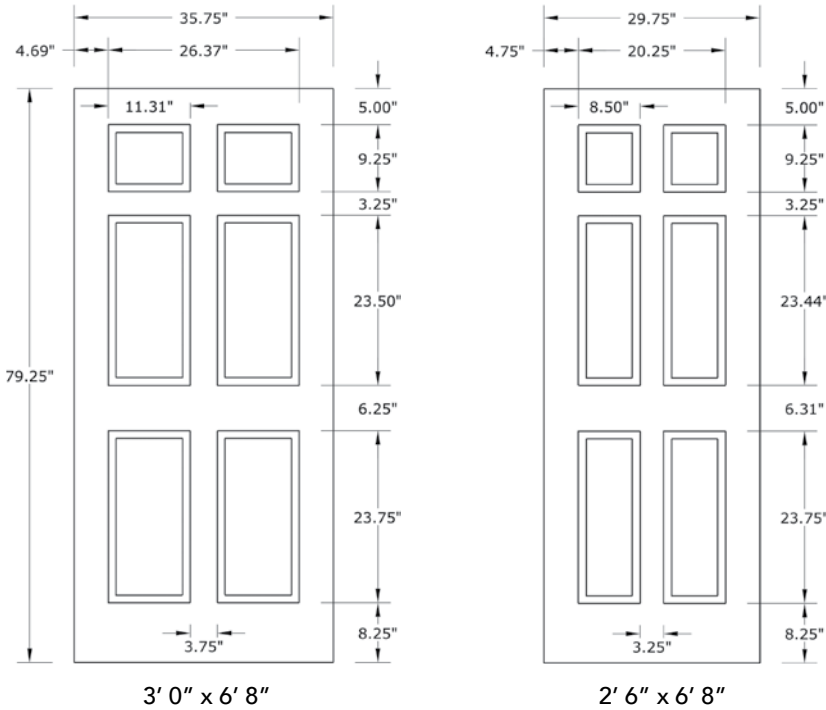

6'8" DRW60 SIX PANEL DOOR

DOOR WIDTHS

NOTE: BY REQUEST, DOOR HEIGHT COMES IN VARYING DIMENSIONS TO A MINIMUM OF 79". EXCESS WILL BE TAKEN FROM BOTTOM RAIL. ALL OTHER DIMENSIONS WILL REMAIN THE SAME.

CUTOUTS & GLASS

A = DISTANCE FROM TOP OF DOOR TO TOP OF CUTOUT

MATCHING SIDELITES