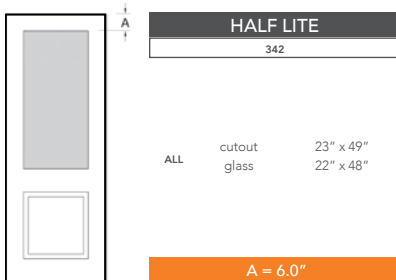

8'0" DRS2B80 TWO PANEL DOOR SQUARE PANEL & SQUARE TOP

DOOR WIDTHS

NOTE: BY REQUEST, DOOR HEIGHT COMES IN VARYING DIMENSIONS TO A MINIMUM OF 95". EXCESS WILL BE TAKEN FROM BOTTOM RAIL. ALL OTHER DIMENSIONS WILL REMAIN THE SAME.

CUTOUTS & GLASS

A = DISTANCE FROM TOP OF DOOR TO TOP OF CUTOUT

MATCHING SIDELITES