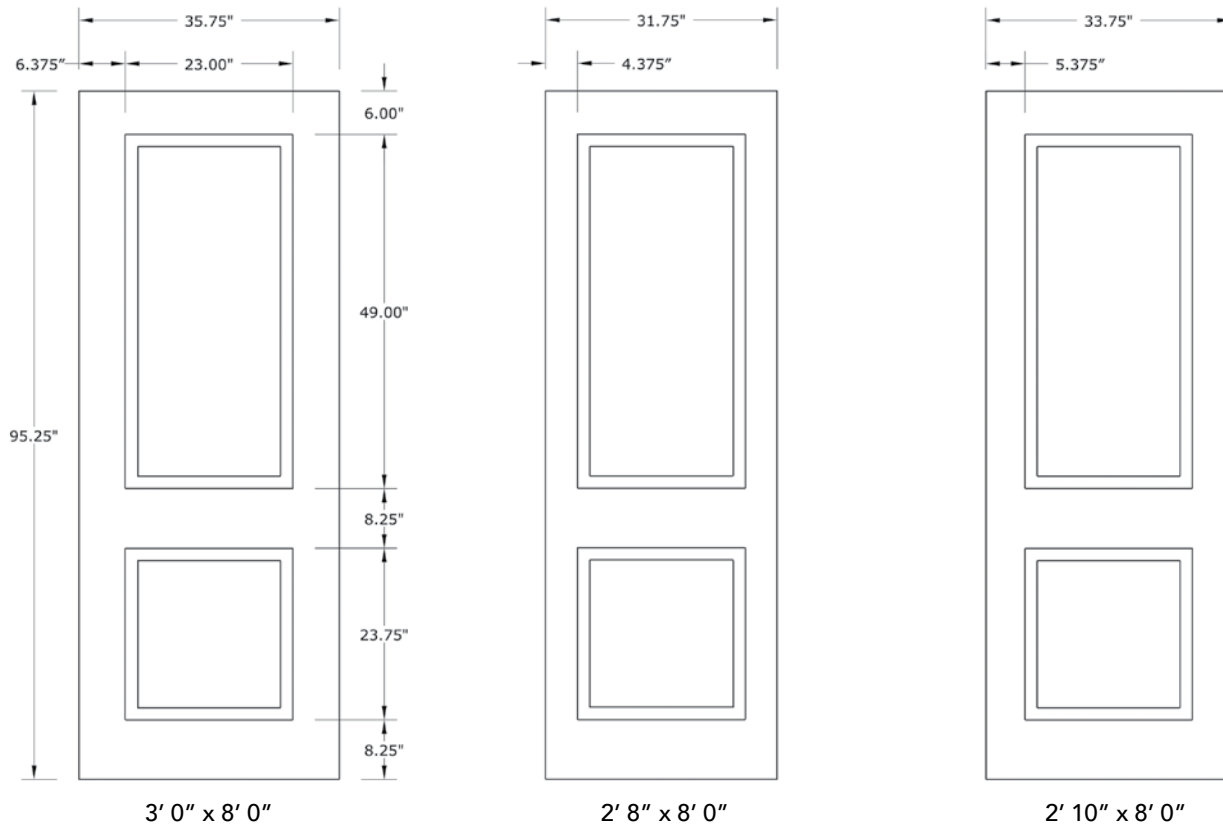

8'0" DRS2B80 TWO PANEL DOOR SQUARE PANEL & SQUARE TOP

DOOR WIDTHS

NOTE: BY REQUEST, DOOR HEIGHT COMES IN VARYING DIMENSIONS TO A MINIMUM OF 95". EXCESS WILL BE TAKEN FROM BOTTOM RAIL. ALL OTHER DIMENSIONS WILL REMAIN THE SAME.

CUTOUTS & GLASS

A = DISTANCE FROM TOP OF DOOR TO TOP OF CUTOUT

MATCHING SIDELITES