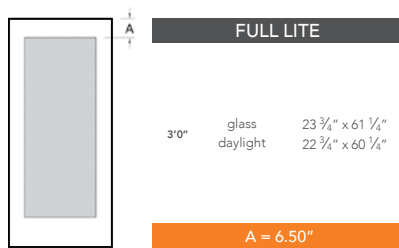

6'8" DRS11 FLUSH GLAZED ADA DOOR

SMOOTH SKIN

DOOR WIDTHS

NOTE: BY REQUEST, DOOR HEIGHT COMES IN VARYING DIMENSIONS TO A MINIMUM OF 79". EXCESS WILL BE TAKEN FROM BOTTOM RAIL. ALL OTHER DIMENSIONS WILL REMAIN THE SAME.

GLASS & DAYLIGHT OPENING

A = DISTANCE FROM TOP OF DOOR TO TOP OF OPENING