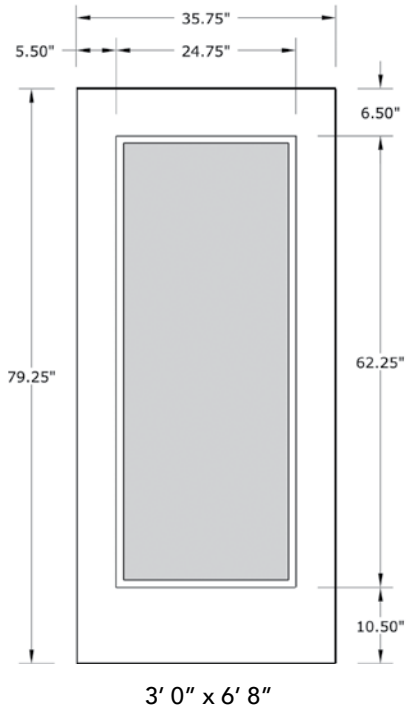

6'8" DRS11 FLUSH GLAZED ADA DOOR

SMOOTH SKIN

DOOR WIDTHS

NOTE: BY REQUEST, DOOR HEIGHT COMES IN VARYING DIMENSIONS TO A MINIMUM OF 79". EXCESS WILL BE TAKEN FROM BOTTOM RAIL. ALL OTHER DIMENSIONS WILL REMAIN THE SAME.

GLASS & DAYLIGHT OPENING

A = DISTANCE FROM TOP OF DOOR TO TOP OF OPENING