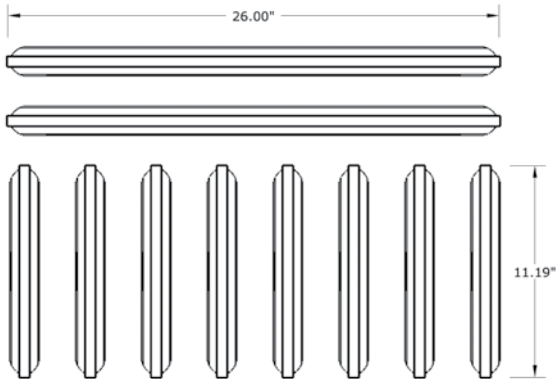

# SDL BARS SIMULATED DIVIDED LITES

FIR SDL BAR SIDE PROFILE

### ACCESSORY INFO

**Pieces Per Set: 10**  
 26" SDL Bars ( 2 pcs. )  
 11 3/16" SDL Bars ( 8 pcs. )

**Matching Doors:**  
 DRF3C80 G000 | *Spec Page 76*

## ACSDF23004 2-LITE FOR 6'8" & 8'0" SIDELITE

### ACCESSORY INFO

**Pieces Per Set: 2**  
 8 3/4" SDL Bars ( 2 pcs. )

**Matching Sidelites:**  
 SLF3C G000 | *Spec Page 81*  
 SLF3C80 G000 | *Spec Page 82*