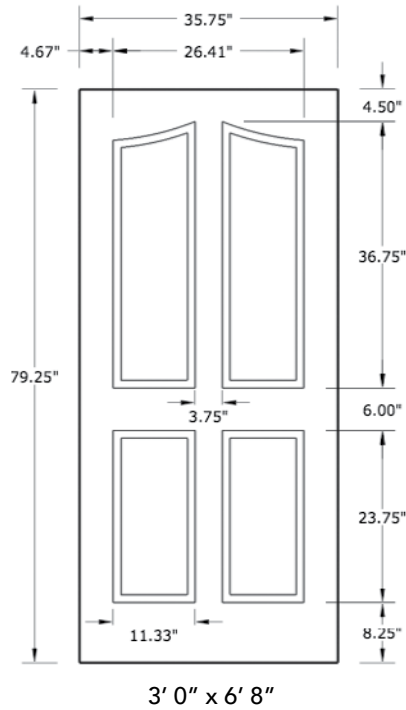

6'8" DRM4E FOUR PANEL EYEBROW DOOR

DOOR WIDTHS

NOTE: BY REQUEST, DOOR HEIGHT COMES IN VARYING DIMENSIONS TO A MINIMUM OF 79". EXCESS WILL BE TAKEN FROM BOTTOM RAIL. ALL OTHER DIMENSIONS WILL REMAIN THE SAME.

CUTOUTS & GLASS

A = DISTANCE FROM TOP OF DOOR TO TOP OF CUTOUT