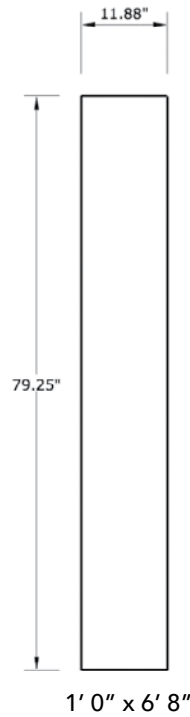

# 6'8" SLG00 FLUSH SIDELITE

## SIDELITE WIDTHS

NOTE: BY REQUEST, SIDELITE HEIGHT COMES IN VARYING DIMENSIONS TO A MINIMUM OF 79". EXCESS WILL BE TAKEN FROM BOTTOM RAIL. ALL OTHER DIMENSIONS WILL REMAIN THE SAME.

## CUTOUTS & GLASS

A = DISTANCE FROM TOP OF SIDELITE TO TOP OF CUTOUT

## MATCHING DOORS

DRG00

Available Widths:

- 2' 0"      2' 10"
- 2' 4"      3' 0"
- 2' 6"      3' 6"
- 2' 8"

Spec Page = 89