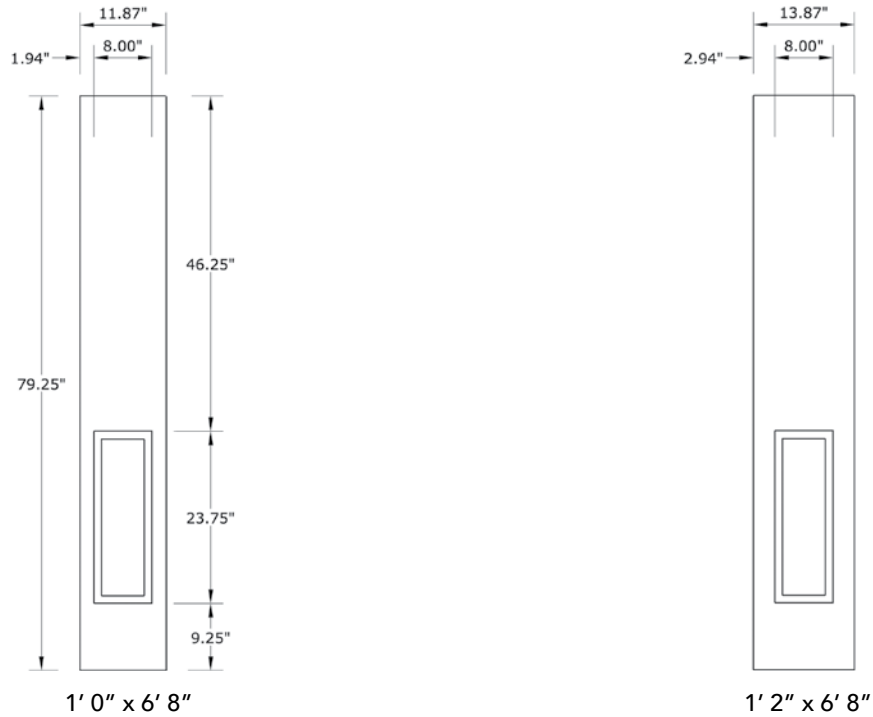

# 6'8" SLG61 SIX PANEL UTILITY SIDELITE

## SIDELITE WIDTHS

NOTE: BY REQUEST, SIDELITE HEIGHT COMES IN VARYING DIMENSIONS TO A MINIMUM OF 79". EXCESS WILL BE TAKEN FROM BOTTOM RAIL. ALL OTHER DIMENSIONS WILL REMAIN THE SAME.

## CUTOUTS & GLASS

A = DISTANCE FROM TOP OF SIDELITE TO TOP OF CUTOUT

## MATCHING DOORS

DRG61

Available Widths:

- 2' 8"
- 2' 10"
- 3' 0"

Spec Page = 110