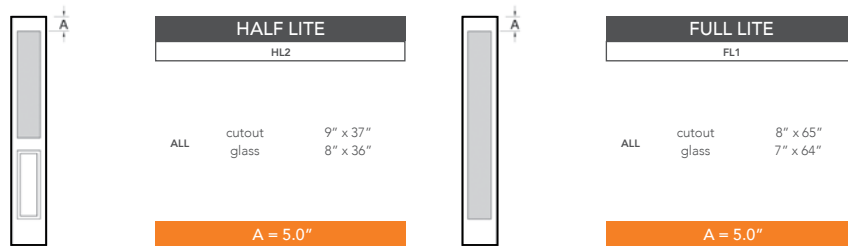

# 6'8" SLG61 SIX PANEL UTILITY SIDELITE

## SIDELITE WIDTHS

NOTE: BY REQUEST, SIDELITE HEIGHT COMES IN VARYING DIMENSIONS TO A MINIMUM OF 79". EXCESS WILL BE TAKEN FROM BOTTOM RAIL. ALL OTHER DIMENSIONS WILL REMAIN THE SAME.

## CUTOUTS & GLASS

A = DISTANCE FROM TOP OF SIDELITE TO TOP OF CUTOUT

## MATCHING DOORS

DRG61

Available Widths:

- 2' 8"
- 2' 10"
- 3' 0"

Spec Page = 110