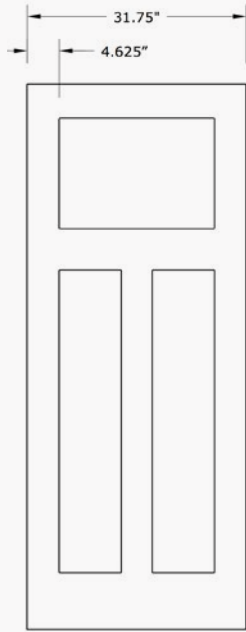

SHAKER CRAFTSMAN

3 PANEL
6'8" or 8'0" DOOR

AVAILABLE WIDTHS
2'8" • 2'10" • 3'0" • 3'6" (NEW WIDTH IN 8'0" ONLY)

 **plastpro**[®]
THE DOOR OF BEAUTY AND INNOVATION

Introducing an additional size to our 3 panel shaker craftsman model. The Fir grain and Smooth Skin models have traditional craftsman style and display clean lines for a stylish aesthetic. Our shaker focuses on simplicity and is easily adaptable for any home's exterior.

6'8" 3 PANEL SHAKER CRAFTSMAN - DRS/F3F80

2'8" x 6'8"

2'10" x 6'8"

3'0" x 6'8"

8'0" 3 PANEL SHAKER CRAFTSMAN - DRS/F3F80

3'0" x 8'0"

3'6" x 8'0"

SHAKER CRAFTSMAN

3 PANEL DOOR
6'8" or 8'0"

AVAILABLE WIDTHS
2'8" • 2'10" • 3'0" • 3'6" (NEW WIDTH IN 8'0" ONLY)