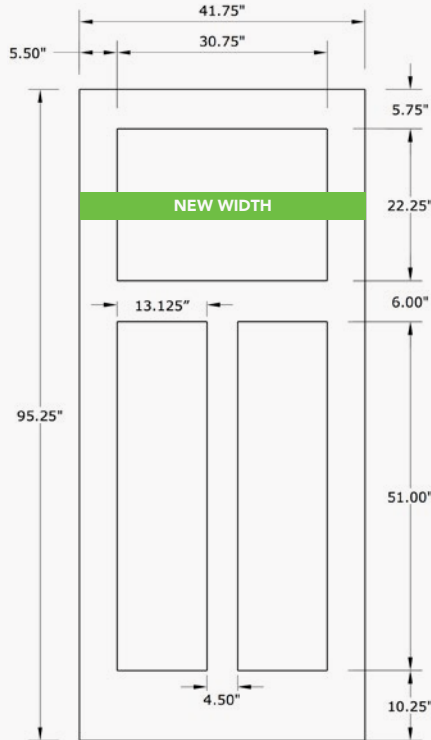

SHAKER CRAFTSMAN

3 PANEL
6'8" or 8'0" DOOR

AVAILABLE WIDTHS
2'8" • 2'10" • 3'0" • 3'6" (NEW WIDTH IN 8'0" ONLY)

 **plastpro**[®]
THE DOOR OF BEAUTY AND INNOVATION

Introducing an additional size to our 3 panel shaker craftsman model. The Fir grain and Smooth Skin models have traditional craftsman style and display clean lines for a stylish aesthetic. Our shaker focuses on simplicity and is easily adaptable for any home's exterior.

6'8" 3 PANEL SHAKER CRAFTSMAN - DRS/F3F80

2'8" x 6'8"

2'10" x 6'8"

3'0" x 6'8"

8'0" 3 PANEL SHAKER CRAFTSMAN - DRS/F3F80

3'0" x 8'0"

3'6" x 8'0"

SHAKER CRAFTSMAN

3 PANEL DOOR
6'8" or 8'0"

AVAILABLE WIDTHS
2'8" • 2'10" • 3'0" • 3'6" (NEW WIDTH IN 8'0" ONLY)