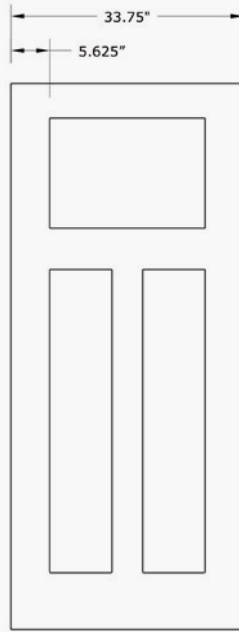

SHAKER CRAFTSMAN

3 PANEL
6'8" or 8'0" DOOR

AVAILABLE WIDTHS
2'8" • 2'10" • 3'0" • 3'6" (NEW WIDTH IN 8'0" ONLY)

 **plastpro**[®]
THE DOOR OF BEAUTY AND INNOVATION

Introducing an additional size to our 3 panel shaker craftsman model. The Fir grain and Smooth Skin models have traditional craftsman style and display clean lines for a stylish aesthetic. Our shaker focuses on simplicity and is easily adaptable for any home's exterior.

6'8" 3 PANEL SHAKER CRAFTSMAN - DRS/F3F80

2'8" x 6'8"

2'10" x 6'8"

3'0" x 6'8"

8'0" 3 PANEL SHAKER CRAFTSMAN - DRS/F3F80

3'0" x 8'0"

3'6" x 8'0"

SHAKER CRAFTSMAN

3 PANEL DOOR
6'8" or 8'0"

AVAILABLE WIDTHS
2'8" • 2'10" • 3'0" • 3'6" (NEW WIDTH IN 8'0" ONLY)