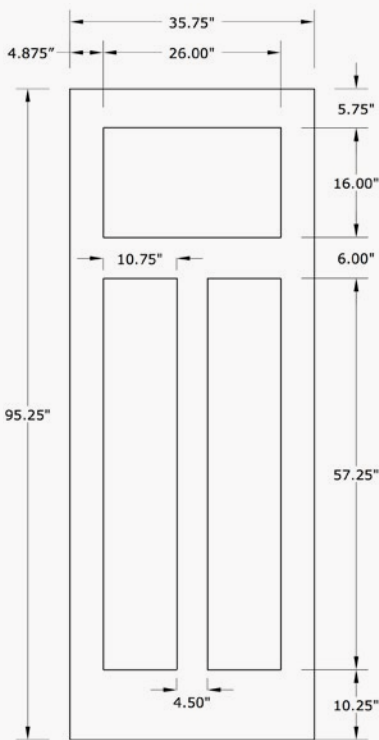

SHAKER CRAFTSMAN

3 PANEL
6'8" or 8'0" DOOR

AVAILABLE WIDTHS
2'8" • 2'10" • 3'0" • 3'6" (NEW WIDTH IN 8'0" ONLY)

 **plastpro**[®]
THE DOOR OF BEAUTY AND INNOVATION

Introducing an additional size to our 3 panel shaker craftsman model. The Fir grain and Smooth Skin models have traditional craftsman style and display clean lines for a stylish aesthetic. Our shaker focuses on simplicity and is easily adaptable for any home's exterior.

6'8" 3 PANEL SHAKER CRAFTSMAN - DRS/F3F80

2'8" x 6'8"

2'10" x 6'8"

3'0" x 6'8"

8'0" 3 PANEL SHAKER CRAFTSMAN - DRS/F3F80

3'0" x 8'0"

3'6" x 8'0"

SHAKER CRAFTSMAN

3 PANEL DOOR
6'8" or 8'0"

AVAILABLE WIDTHS
2'8" • 2'10" • 3'0" • 3'6" (NEW WIDTH IN 8'0" ONLY)