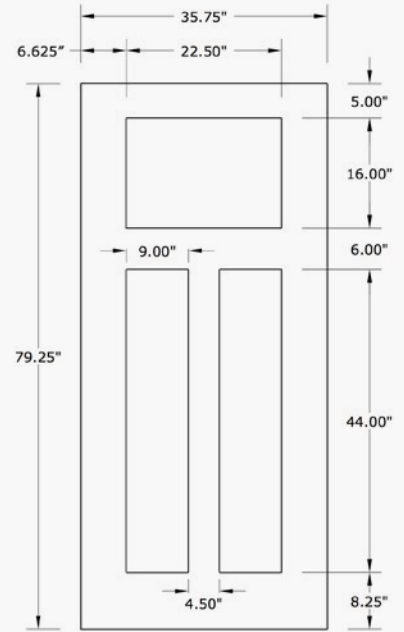

SHAKER CRAFTSMAN

3 PANEL
6'8" or 8'0" DOOR

AVAILABLE WIDTHS
2'8" • 2'10" • 3'0" • 3'6" (NEW WIDTH IN 8'0" ONLY)

 **plastpro**[®]
THE DOOR OF BEAUTY AND INNOVATION

Introducing an additional size to our 3 panel shaker craftsman model. The Fir grain and Smooth Skin models have traditional craftsman style and display clean lines for a stylish aesthetic. Our shaker focuses on simplicity and is easily adaptable for any home's exterior.

6'8" 3 PANEL SHAKER CRAFTSMAN - DRS/F3F80

2'8" x 6'8"

2'10" x 6'8"

3'0" x 6'8"

8'0" 3 PANEL SHAKER CRAFTSMAN - DRS/F3F80

3'0" x 8'0"

3'6" x 8'0"

SHAKER CRAFTSMAN

3 PANEL DOOR
6'8" or 8'0"

AVAILABLE WIDTHS
2'8" • 2'10" • 3'0" • 3'6" (NEW WIDTH IN 8'0" ONLY)