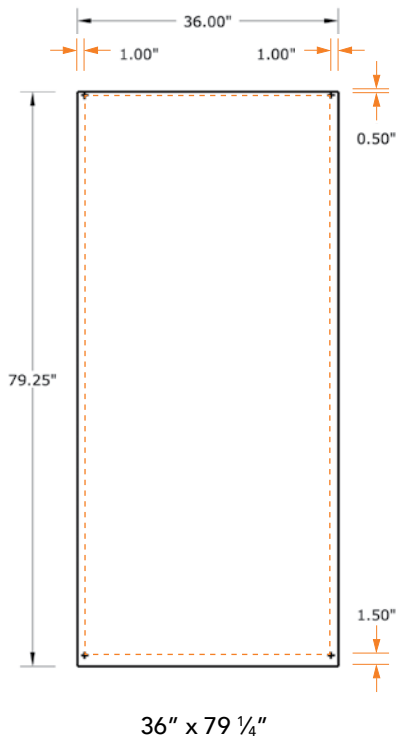

TRIMMABLE DOORS

TRIMMABLE DIMENSIONS

36" x 79 1/4" DOORS

CHERRY SERIES

DRC21T - Two Panel

MAHOGANY SERIES

DRM40T - Four Panel

OAK SERIES

DRG20T - Two Panel
DRG40T - Four Panel

SMOOTH SERIES

DRS2BT - Two Panel
DRS2DT - Two Panel w/ Arch Panel
DRS2GT - Cottage
DRS20T - Two Panel
DRS3ET - Three Panel
DRS40T - Four Panel
DRS90T - Nine Panel

36" x 80" DOORS