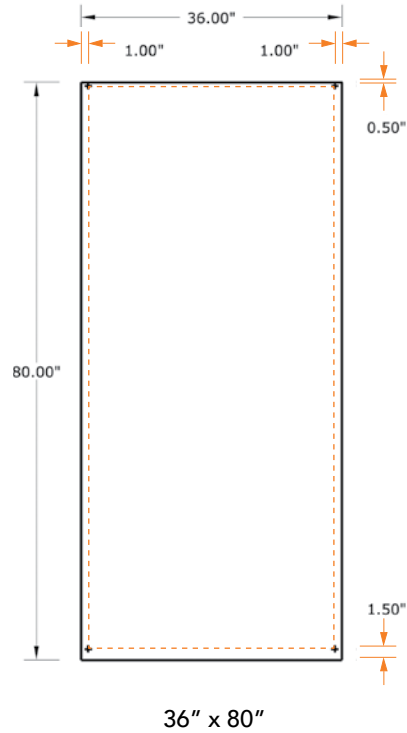

TRIMMABLE DOORS

TRIMMABLE DIMENSIONS

36" x 79 1/4" DOORS

CHERRY SERIES

DRC21T - Two Panel

MAHOGANY SERIES

DRM40T - Four Panel

OAK SERIES

DRG20T - Two Panel
DRG40T - Four Panel

SMOOTH SERIES

DRS2BT - Two Panel
DRS2DT - Two Panel w/ Arch Panel
DRS2GT - Cottage
DRS20T - Two Panel
DRS3ET - Three Panel
DRS40T - Four Panel
DRS90T - Nine Panel

36" x 80" DOORS