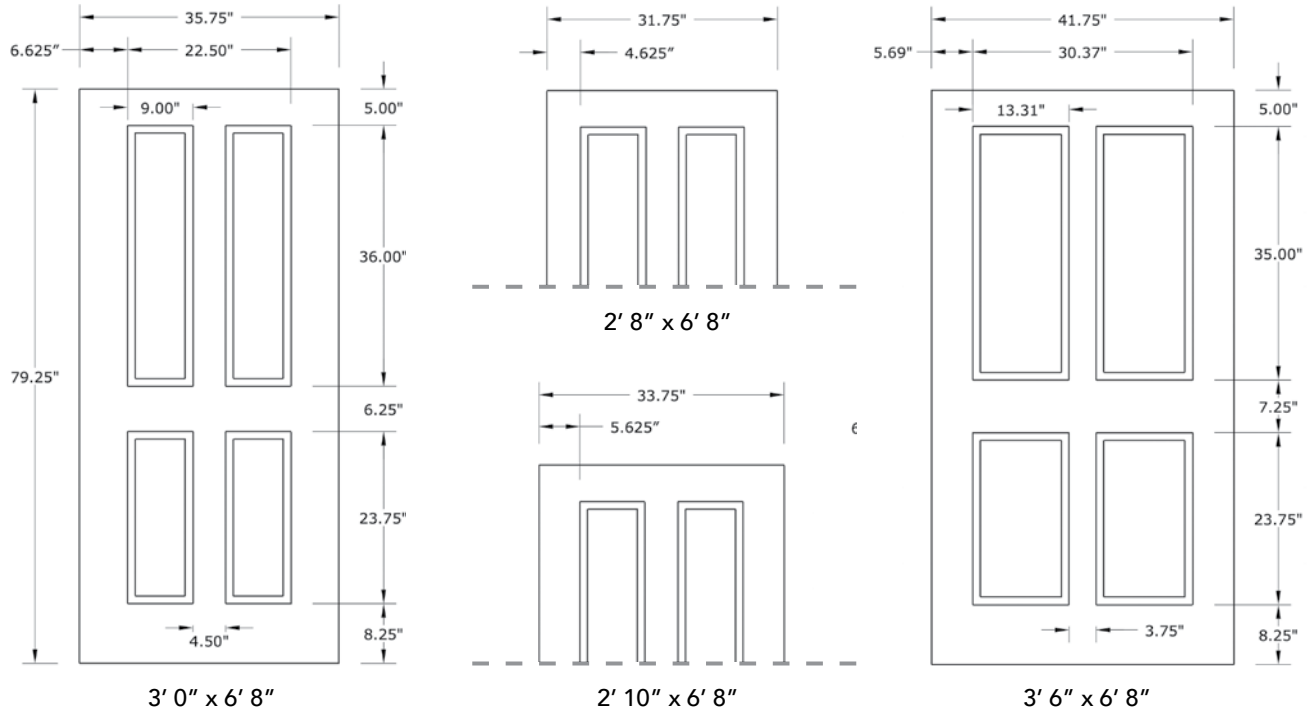

6'8" DRG41 TRUE FOUR PANEL DOOR

DOOR WIDTHS

NOTE: BY REQUEST, DOOR HEIGHT COMES IN VARYING DIMENSIONS TO A MINIMUM OF 79". EXCESS WILL BE TAKEN FROM BOTTOM RAIL. ALL OTHER DIMENSIONS WILL REMAIN THE SAME.

CUTOUTS & GLASS

A = DISTANCE FROM TOP OF DOOR TO TOP OF CUTOUT

MATCHING SIDELITES