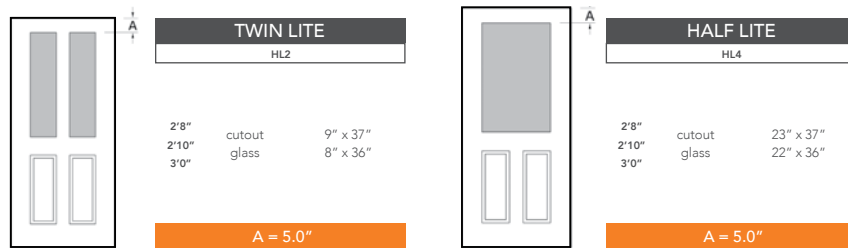

6'8" DRG41 TRUE FOUR PANEL DOOR

DOOR WIDTHS

NOTE: BY REQUEST, DOOR HEIGHT COMES IN VARYING DIMENSIONS TO A MINIMUM OF 79". EXCESS WILL BE TAKEN FROM BOTTOM RAIL. ALL OTHER DIMENSIONS WILL REMAIN THE SAME.

CUTOUTS & GLASS

A = DISTANCE FROM TOP OF DOOR TO TOP OF CUTOUT

MATCHING SIDELITES