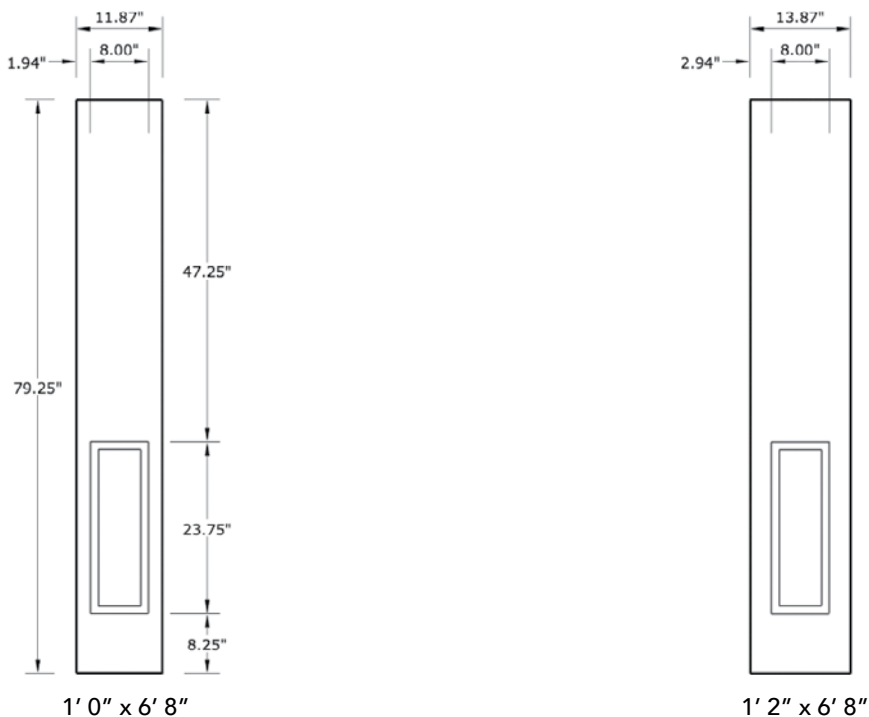

6'8" SLG60 SIX PANEL SIDELITE

SIDELITE WIDTHS

NOTE: BY REQUEST, SIDELITE HEIGHT COMES IN VARYING DIMENSIONS TO A MINIMUM OF 79". EXCESS WILL BE TAKEN FROM BOTTOM RAIL. ALL OTHER DIMENSIONS WILL REMAIN THE SAME.

CUTOUTS & GLASS

A = DISTANCE FROM TOP OF SIDELITE TO TOP OF CUTOUT

MATCHING DOORS

DRG40
Available Widths:
 2' 6"
 2' 8"
 2' 10"
 3' 0"
 Spec Page = 101

DRG41
Available Widths:
 2' 8"
 2' 10"
 3' 0"
 Spec Page = 102

DRG60
Available Widths:
 2' 6"
 3' 0"
 Spec Page = 108

DRG63
Available Widths:
 2' 6"
 3' 0"
 Spec Page = 113