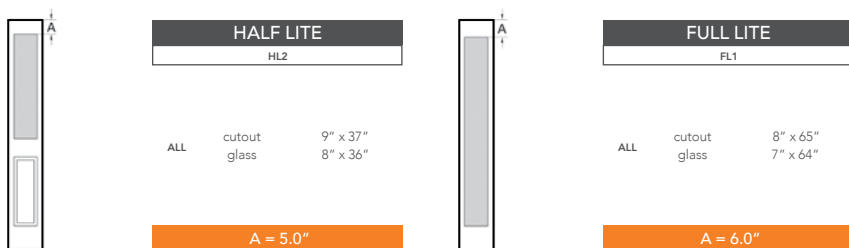

6'8" SLG60 SIX PANEL SIDELITE

SIDELITE WIDTHS

NOTE: BY REQUEST, SIDELITE HEIGHT COMES IN VARYING DIMENSIONS TO A MINIMUM OF 79". EXCESS WILL BE TAKEN FROM BOTTOM RAIL. ALL OTHER DIMENSIONS WILL REMAIN THE SAME.

CUTOUTS & GLASS

A = DISTANCE FROM TOP OF SIDELITE TO TOP OF CUTOUT

MATCHING DOORS

DRG40
Available Widths:
 2' 6"
 2' 8"
 2' 10"
 3' 0"
 Spec Page = 101

DRG41
Available Widths:
 2' 8"
 2' 10"
 3' 0"
 Spec Page = 102

DRG60
Available Widths:
 2' 6"
 3' 0"
 Spec Page = 108

DRG63
Available Widths:
 2' 6"
 3' 0"
 Spec Page = 113