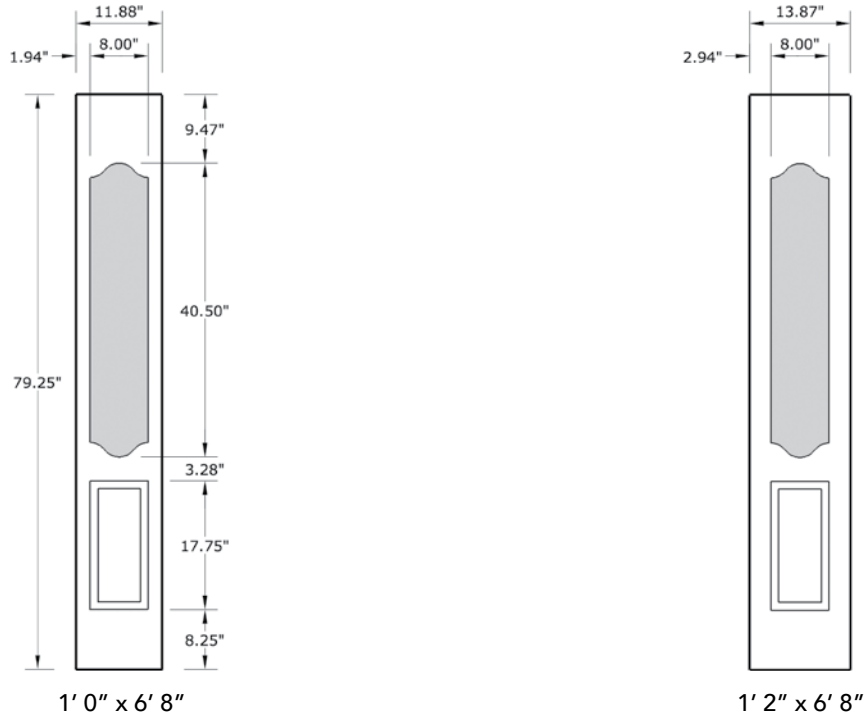

6'8" SLG3P 3/4 PREMIUM SIDELITE

SIDELITE WIDTHS

NOTE: BY REQUEST, SIDELITE HEIGHT COMES IN VARYING DIMENSIONS TO A MINIMUM OF 79". EXCESS WILL BE TAKEN FROM BOTTOM RAIL. ALL OTHER DIMENSIONS WILL REMAIN THE SAME.

CUTOUTS & GLASS

A = DISTANCE FROM TOP OF SIDELITE TO TOP OF CUTOUT

MATCHING DOORS

DRG3P

Available Widths:
3' 0"

Spec Page = 96