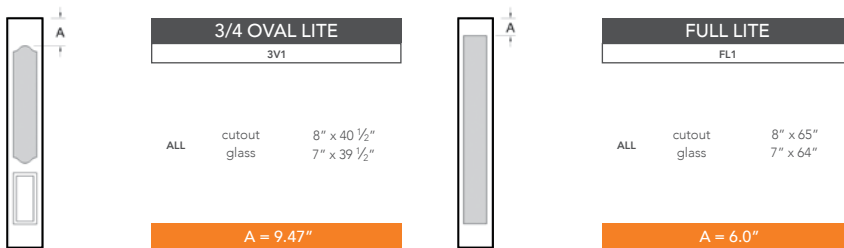

6'8" SLG3P 3/4 PREMIUM SIDELITE

SIDELITE WIDTHS

NOTE: BY REQUEST, SIDELITE HEIGHT COMES IN VARYING DIMENSIONS TO A MINIMUM OF 79". EXCESS WILL BE TAKEN FROM BOTTOM RAIL. ALL OTHER DIMENSIONS WILL REMAIN THE SAME.

CUTOUTS & GLASS

A = DISTANCE FROM TOP OF SIDELITE TO TOP OF CUTOUT

MATCHING DOORS

DRG3P

Available Widths:
3' 0"

Spec Page = 96