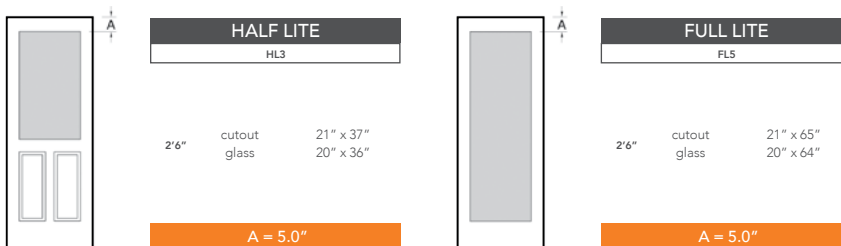

6'8" DRS42 FOUR PANEL BLANK TOP DOOR

DOOR WIDTHS

NOTE: BY REQUEST, DOOR HEIGHT COMES IN VARYING DIMENSIONS TO A MINIMUM OF 79". EXCESS WILL BE TAKEN FROM BOTTOM RAIL. ALL OTHER DIMENSIONS WILL REMAIN THE SAME.

CUTOUTS & GLASS

A = DISTANCE FROM TOP OF DOOR TO TOP OF CUTOUT