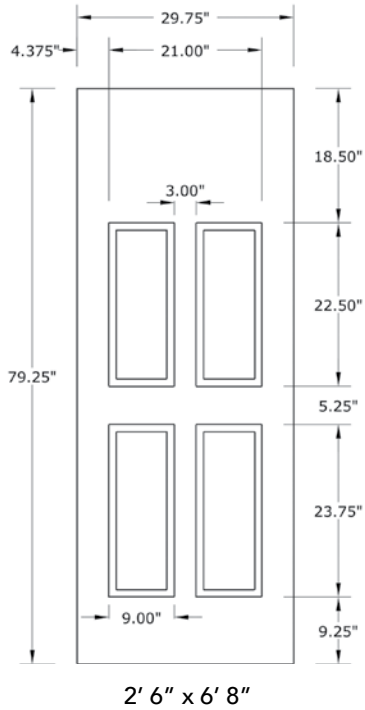

6'8" DRS42 FOUR PANEL BLANK TOP DOOR

DOOR WIDTHS

NOTE: BY REQUEST, DOOR HEIGHT COMES IN VARYING DIMENSIONS TO A MINIMUM OF 79". EXCESS WILL BE TAKEN FROM BOTTOM RAIL. ALL OTHER DIMENSIONS WILL REMAIN THE SAME.

CUTOUTS & GLASS

A = DISTANCE FROM TOP OF DOOR TO TOP OF CUTOUT