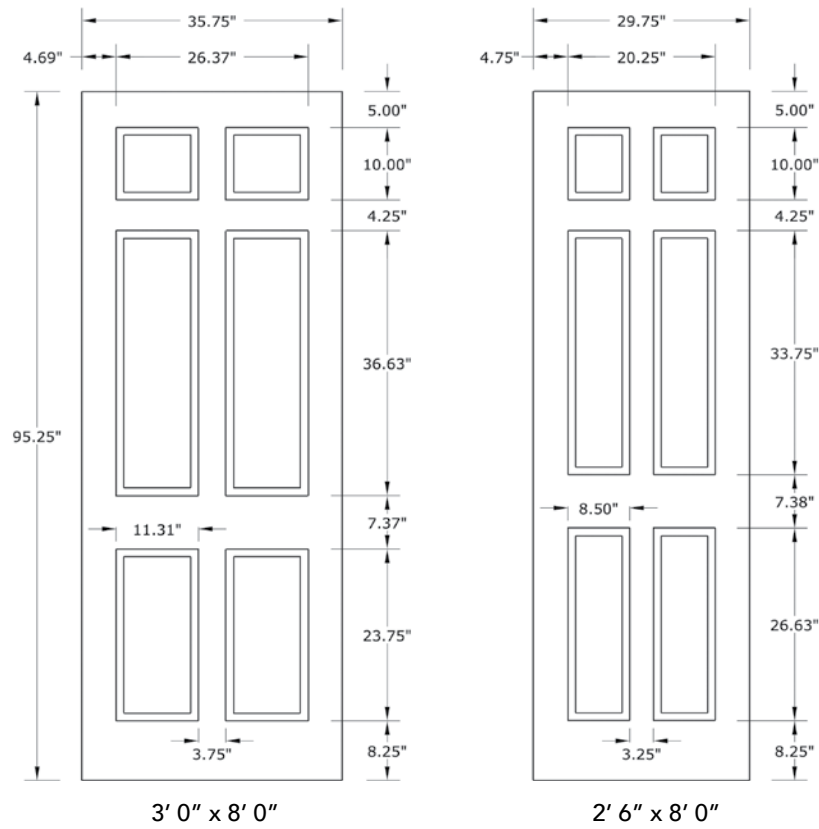

8'0" DRW6080 SIX PANEL DOOR

DOOR WIDTHS

NOTE: BY REQUEST, DOOR HEIGHT COMES IN VARYING DIMENSIONS TO A MINIMUM OF 95". EXCESS WILL BE TAKEN FROM BOTTOM RAIL. ALL OTHER DIMENSIONS WILL REMAIN THE SAME.

CUTOUTS & GLASS

A = DISTANCE FROM TOP OF DOOR TO TOP OF CUTOUT