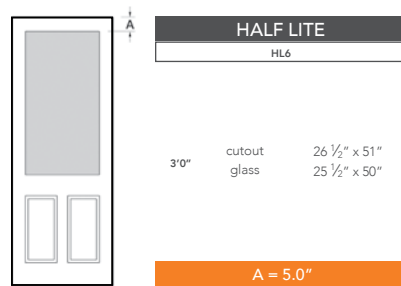

8'0" DRW6080 SIX PANEL DOOR

DOOR WIDTHS

NOTE: BY REQUEST, DOOR HEIGHT COMES IN VARYING DIMENSIONS TO A MINIMUM OF 95". EXCESS WILL BE TAKEN FROM BOTTOM RAIL. ALL OTHER DIMENSIONS WILL REMAIN THE SAME.

CUTOUTS & GLASS

A = DISTANCE FROM TOP OF DOOR TO TOP OF CUTOUT