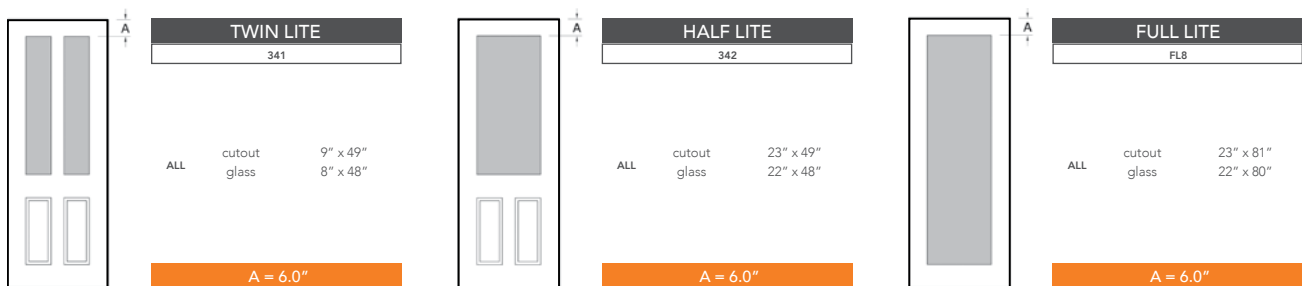

8'0" DRS4180 TRUE FOUR PANEL DOOR

DOOR WIDTHS

NOTE: BY REQUEST, DOOR HEIGHT COMES IN VARYING DIMENSIONS TO A MINIMUM OF 95". EXCESS WILL BE TAKEN FROM BOTTOM RAIL. ALL OTHER DIMENSIONS WILL REMAIN THE SAME.

CUTOUTS & GLASS

A = DISTANCE FROM TOP OF DOOR TO TOP OF CUTOUT

MATCHING SIDELITES

Spec Page = 183