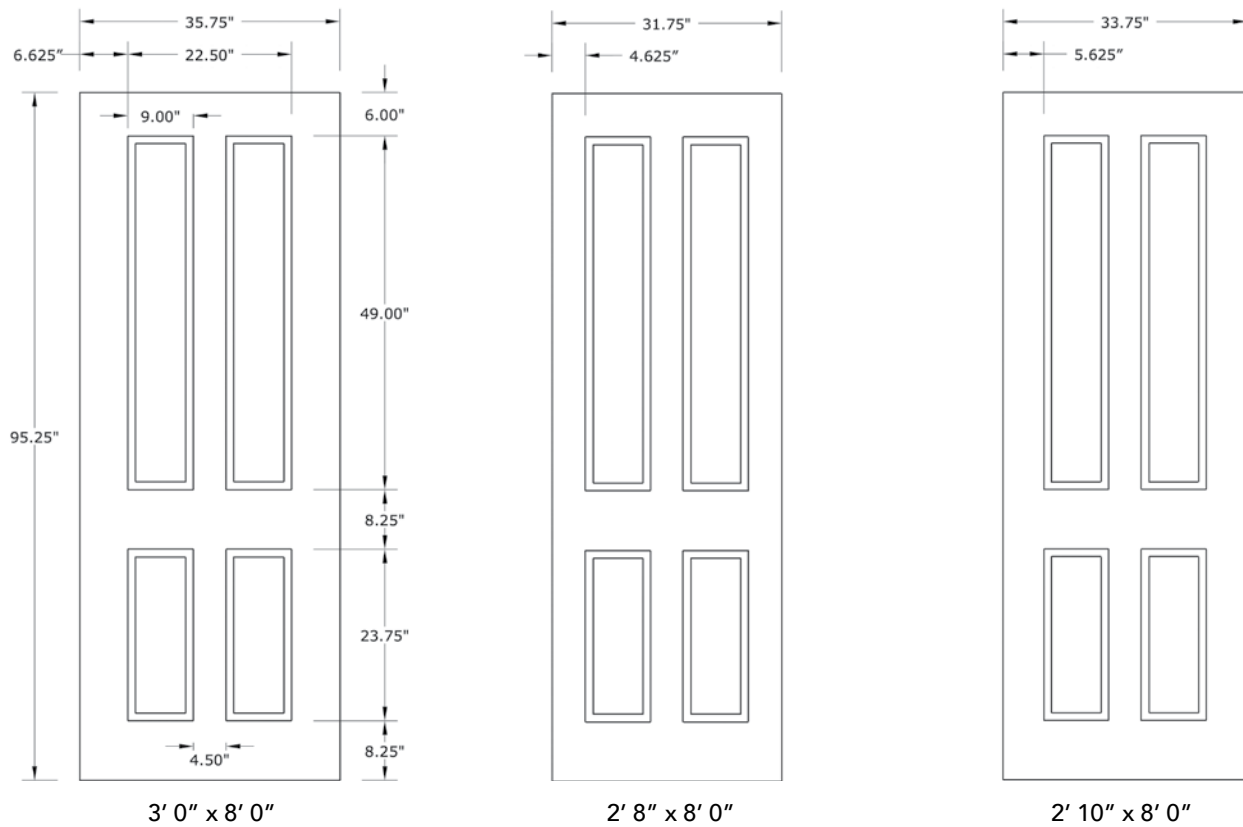

8'0" DRS4180 TRUE FOUR PANEL DOOR

DOOR WIDTHS

NOTE: BY REQUEST, DOOR HEIGHT COMES IN VARYING DIMENSIONS TO A MINIMUM OF 95". EXCESS WILL BE TAKEN FROM BOTTOM RAIL. ALL OTHER DIMENSIONS WILL REMAIN THE SAME.

CUTOUTS & GLASS

A = DISTANCE FROM TOP OF DOOR TO TOP OF CUTOUT

MATCHING SIDELITES

Spec Page = 183