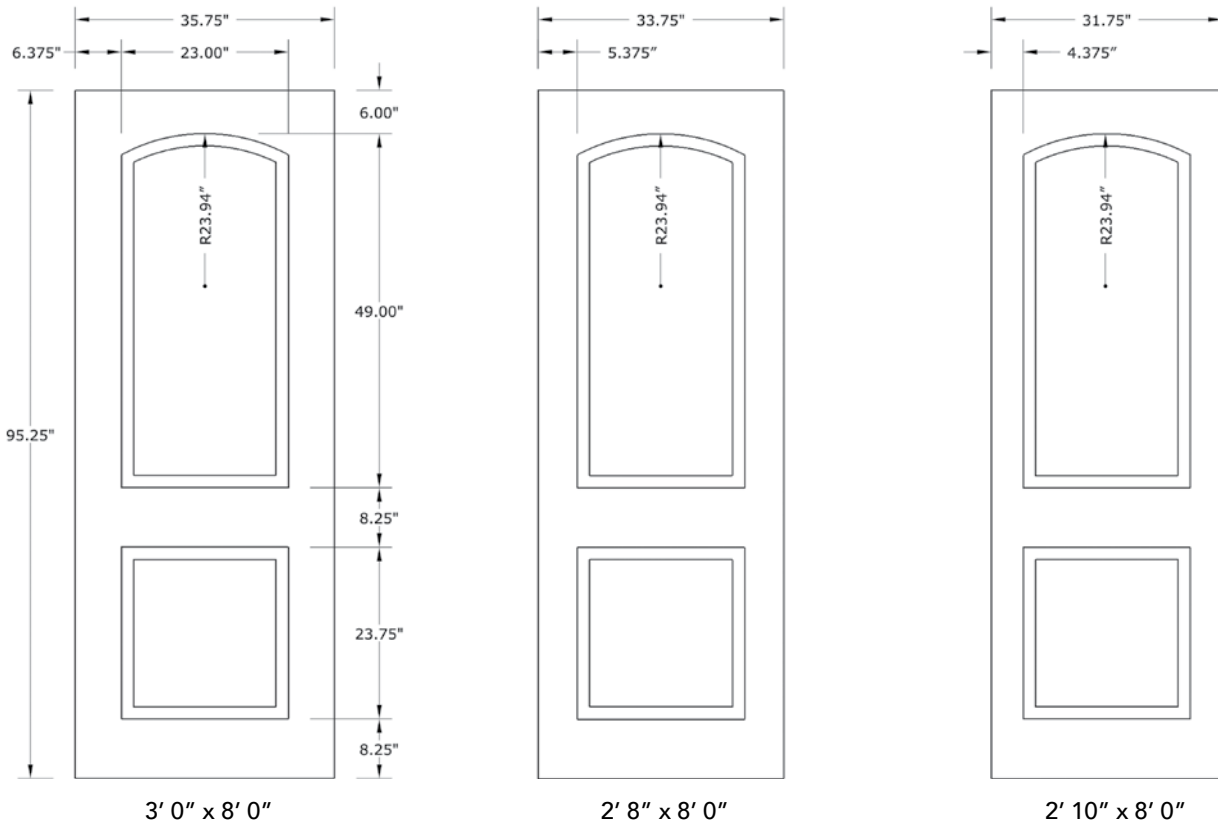

8'0" DRS2D80 TWO PANEL DOOR

ARCH PANEL & SQUARE TOP

DOOR WIDTHS

NOTE: BY REQUEST, DOOR HEIGHT COMES IN VARYING DIMENSIONS TO A MINIMUM OF 95". EXCESS WILL BE TAKEN FROM BOTTOM RAIL. ALL OTHER DIMENSIONS WILL REMAIN THE SAME.

CUTOUTS & GLASS

A = DISTANCE FROM TOP OF DOOR TO TOP OF CUTOUT

MATCHING SIDELITES

SLS4180

Available Widths:

- 1' 0"
- 1' 2"

Spec Page = 183