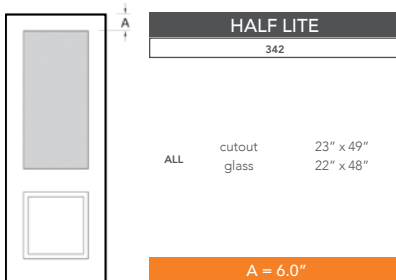

8'0" DRS2D80 TWO PANEL DOOR

ARCH PANEL & SQUARE TOP

DOOR WIDTHS

NOTE: BY REQUEST, DOOR HEIGHT COMES IN VARYING DIMENSIONS TO A MINIMUM OF 95". EXCESS WILL BE TAKEN FROM BOTTOM RAIL. ALL OTHER DIMENSIONS WILL REMAIN THE SAME.

CUTOUTS & GLASS

A = DISTANCE FROM TOP OF DOOR TO TOP OF CUTOUT

MATCHING SIDELITES

SLS4180

Available Widths:

- 1' 0"
- 1' 2"

Spec Page = 183