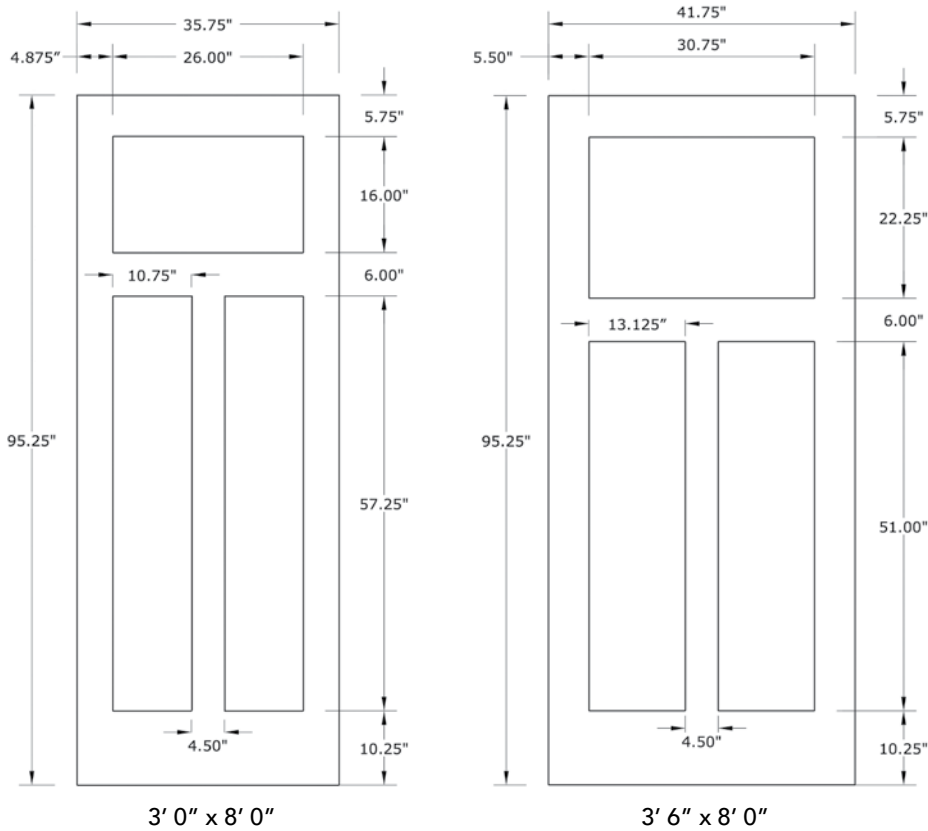

8'0" DRS3F80 THREE PANEL CRAFTSMAN

SHAKER PROFILE

DOOR WIDTHS

NOTE: BY REQUEST, DOOR HEIGHT COMES IN VARYING DIMENSIONS TO A MINIMUM OF 95". EXCESS WILL BE TAKEN FROM BOTTOM RAIL. ALL OTHER DIMENSIONS WILL REMAIN THE SAME.