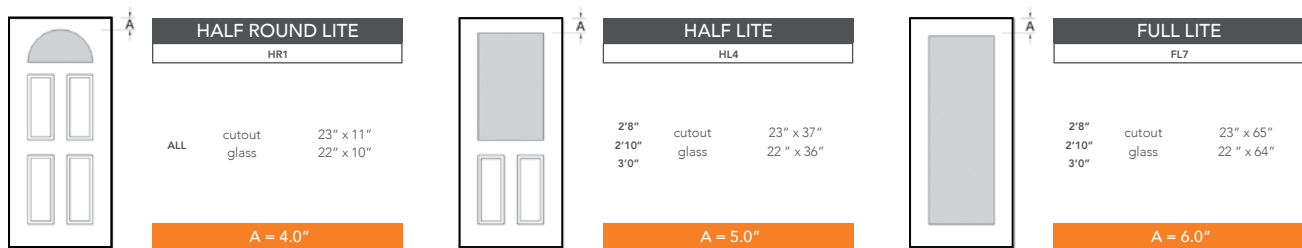

6'8" DRG40 FOUR PANEL BLANK TOP DOOR

DOOR WIDTHS

NOTE: BY REQUEST, DOOR HEIGHT COMES IN VARYING DIMENSIONS TO A MINIMUM OF 79". EXCESS WILL BE TAKEN FROM BOTTOM RAIL. ALL OTHER DIMENSIONS WILL REMAIN THE SAME.

CUTOUTS & GLASS

A = DISTANCE FROM TOP OF DOOR TO TOP OF CUTOUT

MATCHING SIDELITES