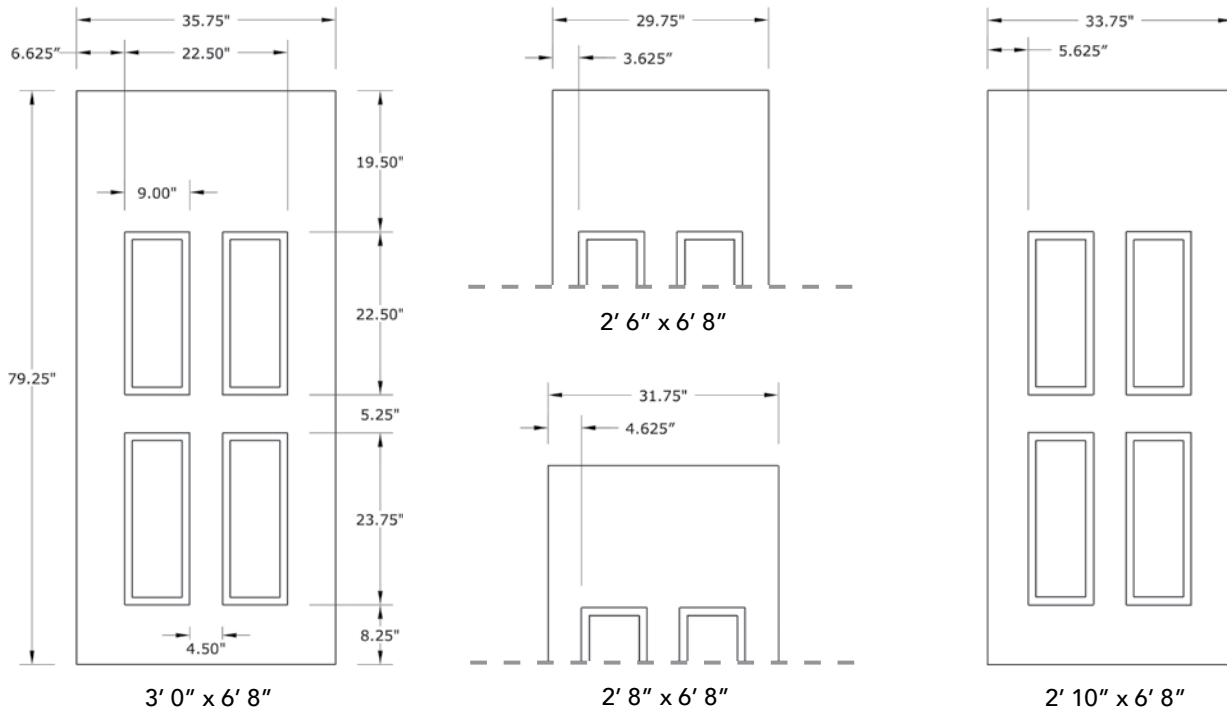

6'8" DRG40 FOUR PANEL BLANK TOP DOOR

DOOR WIDTHS

NOTE: BY REQUEST, DOOR HEIGHT COMES IN VARYING DIMENSIONS TO A MINIMUM OF 79". EXCESS WILL BE TAKEN FROM BOTTOM RAIL. ALL OTHER DIMENSIONS WILL REMAIN THE SAME.

CUTOUTS & GLASS

A = DISTANCE FROM TOP OF DOOR TO TOP OF CUTOUT

MATCHING SIDELITES