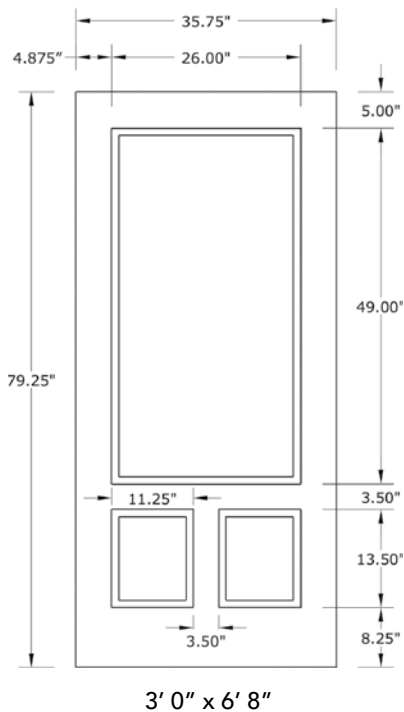

# 6'8" DRG3E 3/4 ELITE DOOR

## DOOR WIDTHS

NOTE: BY REQUEST, DOOR HEIGHT COMES IN VARYING DIMENSIONS TO A MINIMUM OF 79". EXCESS WILL BE TAKEN FROM BOTTOM RAIL. ALL OTHER DIMENSIONS WILL REMAIN THE SAME.

## CUTOUTS & GLASS

**3/4 OVAL LITE**  
3V2

	Width	Height
3'0" cutout	17.835"	40.118"
glass	16.781"	38.719"

**3/4 LITE**  
343

3'0" cutout	26" x 49"
glass	25" x 48"

A = 5.0"

OVAL IS CENTERED IN PANEL HEIGHT

A = DISTANCE FROM TOP OF DOOR TO TOP OF CUTOUT

## MATCHING SIDELITES

SLG3E

Available Widths:

- 1' 0"
- 1' 2"

Spec Page = 121