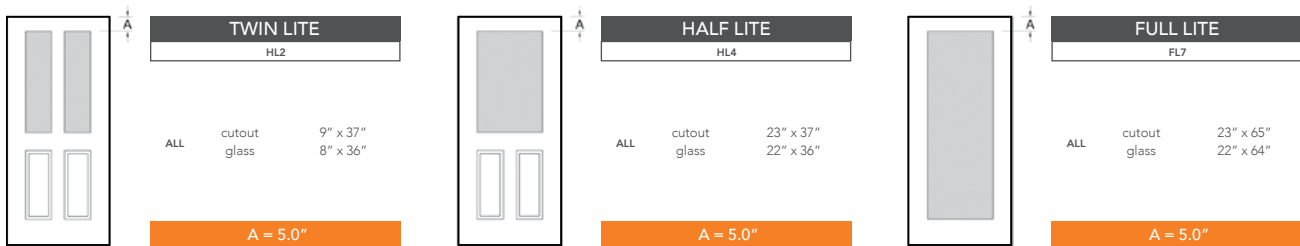

6'8" DRW61 SIX PANEL UTILITY DOOR

DOOR WIDTHS

NOTE: BY REQUEST, DOOR HEIGHT COMES IN VARYING DIMENSIONS TO A MINIMUM OF 79". EXCESS WILL BE TAKEN FROM BOTTOM RAIL. ALL OTHER DIMENSIONS WILL REMAIN THE SAME.

CUTOUTS & GLASS

A = DISTANCE FROM TOP OF DOOR TO TOP OF CUTOUT

MATCHING SIDELITES