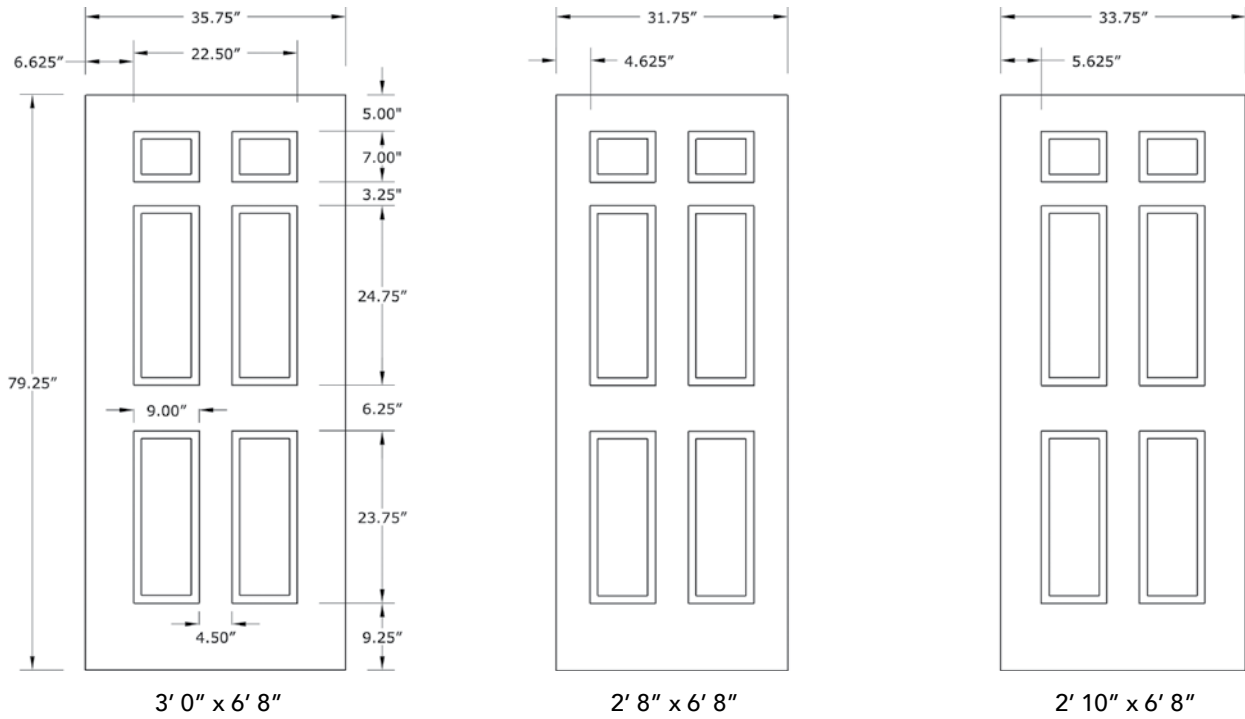

6'8" DRW61 SIX PANEL UTILITY DOOR

DOOR WIDTHS

NOTE: BY REQUEST, DOOR HEIGHT COMES IN VARYING DIMENSIONS TO A MINIMUM OF 79". EXCESS WILL BE TAKEN FROM BOTTOM RAIL. ALL OTHER DIMENSIONS WILL REMAIN THE SAME.

CUTOUTS & GLASS

A = DISTANCE FROM TOP OF DOOR TO TOP OF CUTOUT

MATCHING SIDELITES