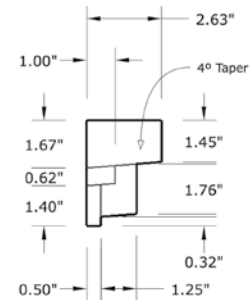

DENTIL SHELVES

ACCESSORY DIMENSIONS

ACDSGT2704 4 BLOCK DENTIL SHELF

Front Profile

Side Profile

ACCESSORY INFO

Parts Per Set: 1
4 Block Dentil Shelf

Matching Doors:
DRG6C | *Spec Page 107*

ACDSGT2716 16 BLOCK DENTIL SHELF

Front Profile

Side Profile

ACCESSORY INFO

Parts Per Set: 1
16 Block Dentil Shelf

Matching Doors:
DRG6C | *Spec Page 107*