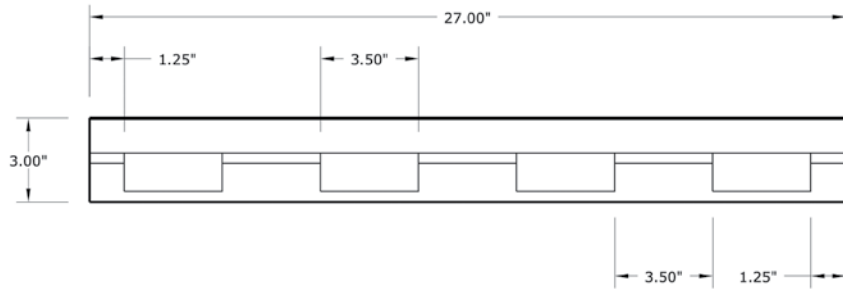

DENTIL SHELVES

ACCESSORY DIMENSIONS

ACDSGT2704 4 BLOCK DENTIL SHELF

Front Profile

Side Profile

ACCESSORY INFO

Parts Per Set: 1
4 Block Dentil Shelf

Matching Doors:
DRG6C | *Spec Page 107*

ACDSGT2716 16 BLOCK DENTIL SHELF

Front Profile

Side Profile

ACCESSORY INFO

Parts Per Set: 1
16 Block Dentil Shelf

Matching Doors:
DRG6C | *Spec Page 107*