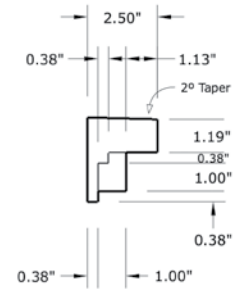

DENTIL SHELVES

ACCESSORY DIMENSIONS

ACDSGT2704 4 BLOCK DENTIL SHELF

Front Profile

Side Profile

ACCESSORY INFO

Parts Per Set: 1
4 Block Dentil Shelf

Matching Doors:
DRG6C | *Spec Page 107*

ACDSGT2716 16 BLOCK DENTIL SHELF

Front Profile

Side Profile

ACCESSORY INFO

Parts Per Set: 1
16 Block Dentil Shelf

Matching Doors:
DRG6C | *Spec Page 107*