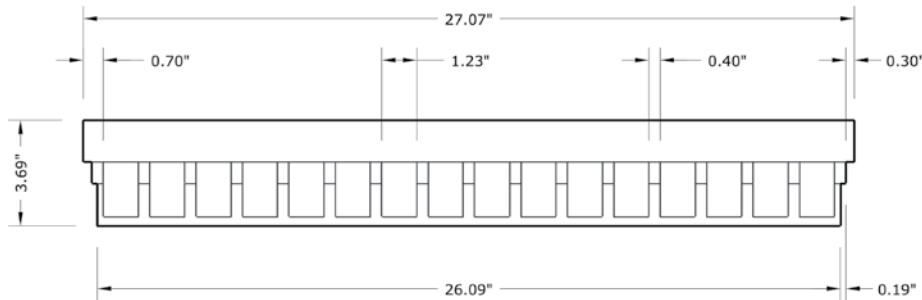

DENTIL SHELVES

ACCESSORY DIMENSIONS

ACDSGT2704 4 BLOCK DENTIL SHELF

Front Profile

Side Profile

ACCESSORY INFO

Parts Per Set: 1
4 Block Dentil Shelf

Matching Doors:
DRG6C | *Spec Page 107*

ACDSGT2716 16 BLOCK DENTIL SHELF

Front Profile

Side Profile

ACCESSORY INFO

Parts Per Set: 1
16 Block Dentil Shelf

Matching Doors:
DRG6C | *Spec Page 107*