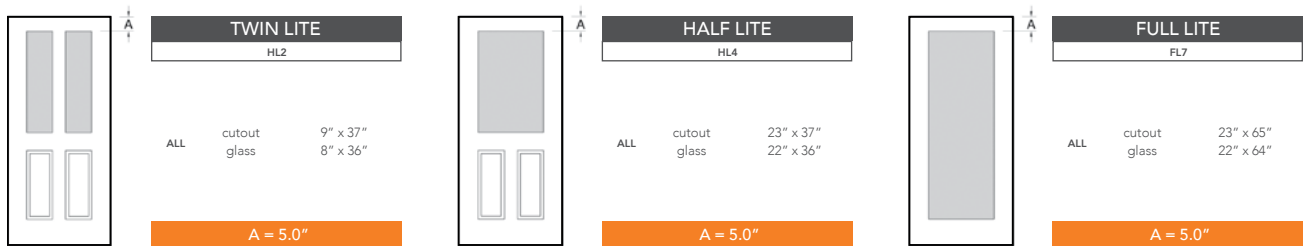

CUTOUTS & GLASS

A = DISTANCE FROM TOP OF DOOR TO TOP OF CUTOUT

MATCHING SIDELITES

SLG61

Available Widths:

- 1' 0"
- 1' 2"

Spec Page = 128