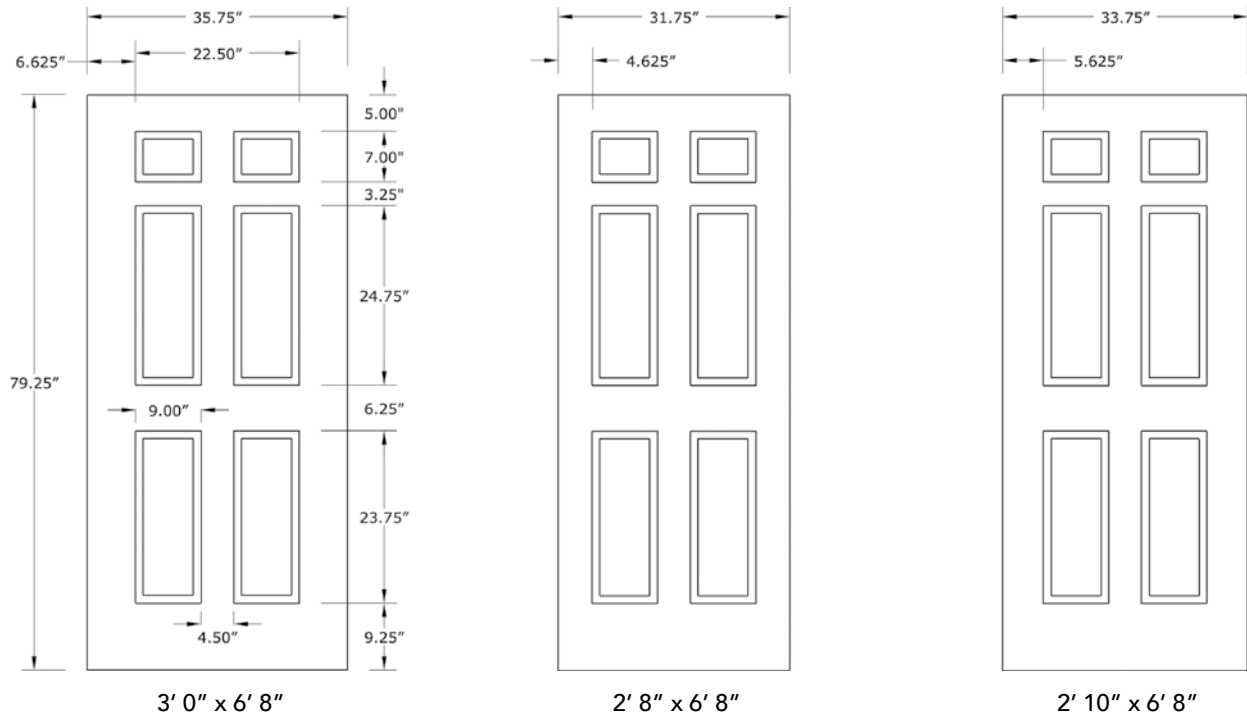

# 6'8" DRG61 SIX PANEL UTILITY DOOR

## DOOR WIDTHS

NOTE: BY REQUEST, DOOR HEIGHT COMES IN VARYING DIMENSIONS TO A MINIMUM OF 79". EXCESS WILL BE TAKEN FROM BOTTOM RAIL. ALL OTHER DIMENSIONS WILL REMAIN THE SAME.

## CUTOUTS & GLASS

A = DISTANCE FROM TOP OF DOOR TO TOP OF CUTOUT

## MATCHING SIDELITES

SLG61

Available Widths:

- 1' 0"
- 1' 2"

Spec Page = 128