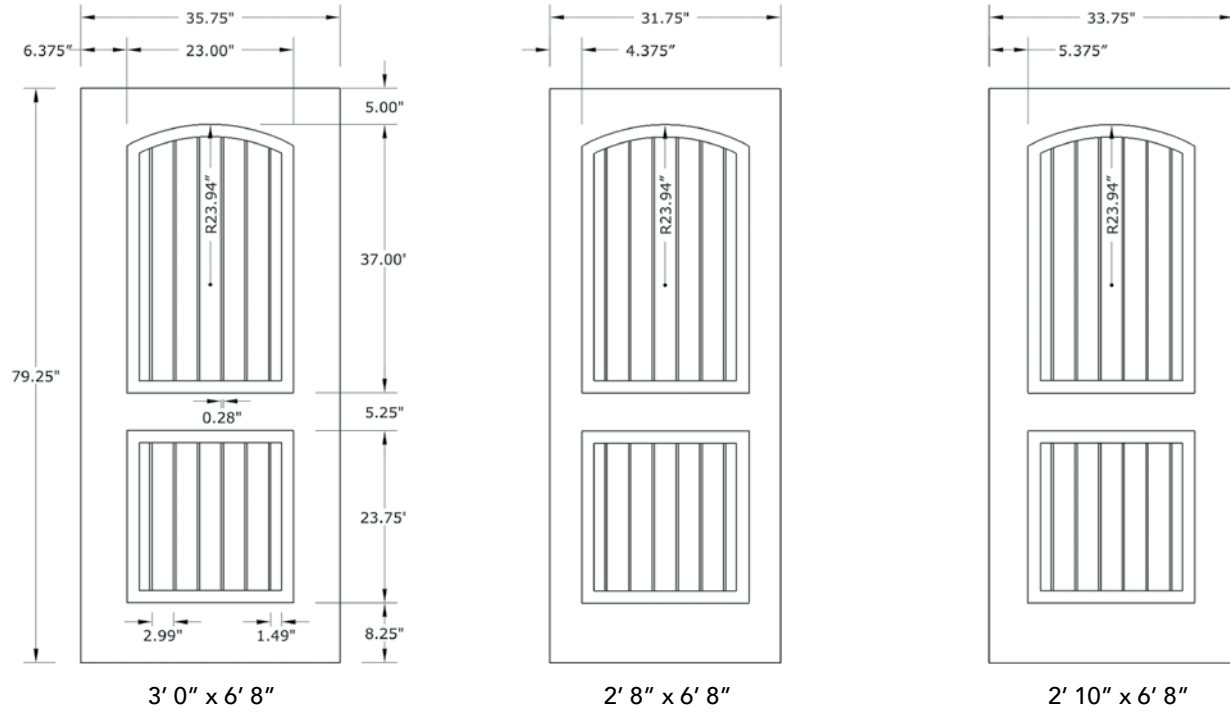

6'8" DRS2G COTTAGE TWO PANEL DOOR

DOOR WIDTHS

NOTE: BY REQUEST, DOOR HEIGHT COMES IN VARYING DIMENSIONS TO A MINIMUM OF 79". EXCESS WILL BE TAKEN FROM BOTTOM RAIL. ALL OTHER DIMENSIONS WILL REMAIN THE SAME.

CUTOUTS & GLASS

A = DISTANCE FROM TOP OF DOOR TO TOP OF CUTOUT

MATCHING SIDELITES