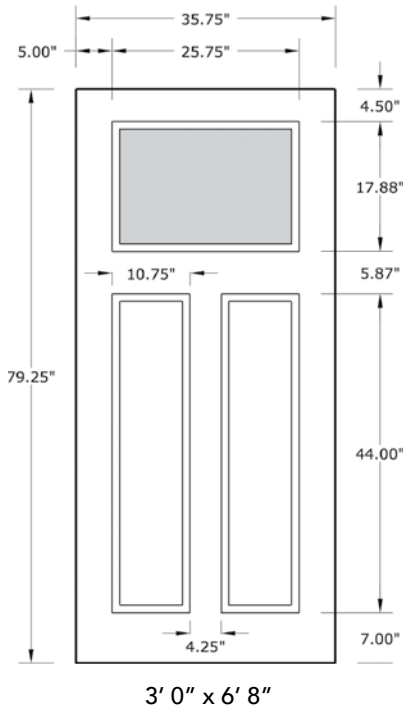

6'8" DRS3C DIRECT GLAZED CRAFTSMAN

DOOR WIDTHS

NOTE: BY REQUEST, DOOR HEIGHT COMES IN VARYING DIMENSIONS TO A MINIMUM OF 79". EXCESS WILL BE TAKEN FROM BOTTOM RAIL. ALL OTHER DIMENSIONS WILL REMAIN THE SAME.

GLASS & DAYLIGHT OPENING

A = DISTANCE FROM TOP OF DOOR TO TOP OF STICKING

MATCHING SIDELITES