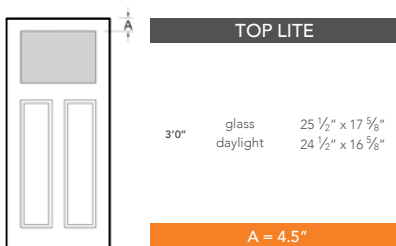

6'8" DRS3C DIRECT GLAZED CRAFTSMAN

DOOR WIDTHS

NOTE: BY REQUEST, DOOR HEIGHT COMES IN VARYING DIMENSIONS TO A MINIMUM OF 79". EXCESS WILL BE TAKEN FROM BOTTOM RAIL. ALL OTHER DIMENSIONS WILL REMAIN THE SAME.

GLASS & DAYLIGHT OPENING

A = DISTANCE FROM TOP OF DOOR TO TOP OF STICKING

MATCHING SIDELITES