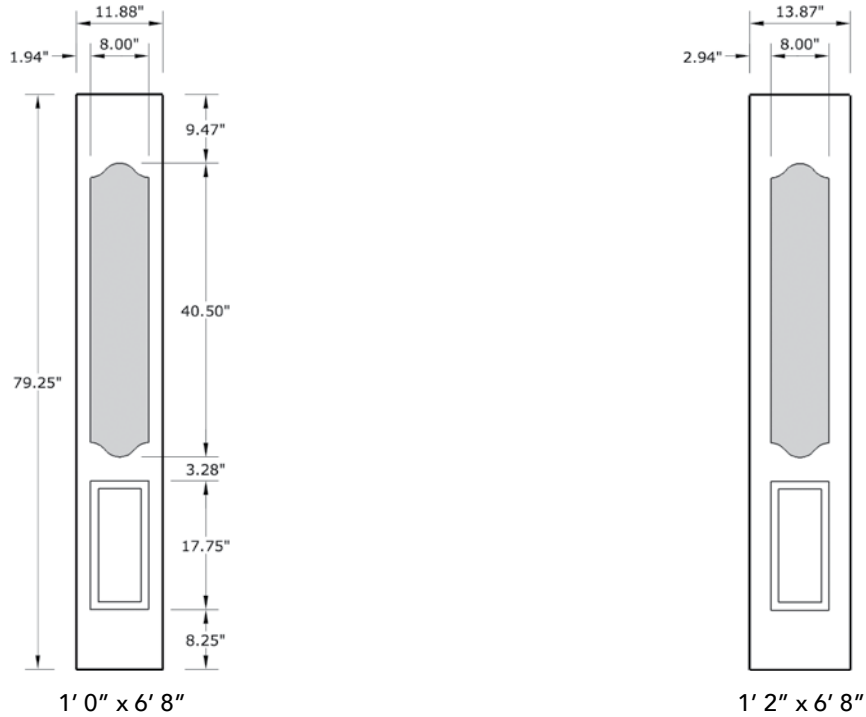

6'8" SLS3P 3/4 PREMIUM SIDELITE

SIDELITE WIDTHS

NOTE: BY REQUEST, SIDELITE HEIGHT COMES IN VARYING DIMENSIONS TO A MINIMUM OF 79". EXCESS WILL BE TAKEN FROM BOTTOM RAIL. ALL OTHER DIMENSIONS WILL REMAIN THE SAME.

CUTOUTS & GLASS

A = DISTANCE FROM TOP OF SIDELITE TO TOP OF CUTOUT

MATCHING DOORS

DRS3P

Available Widths:
3' 0"

Spec Page = 150