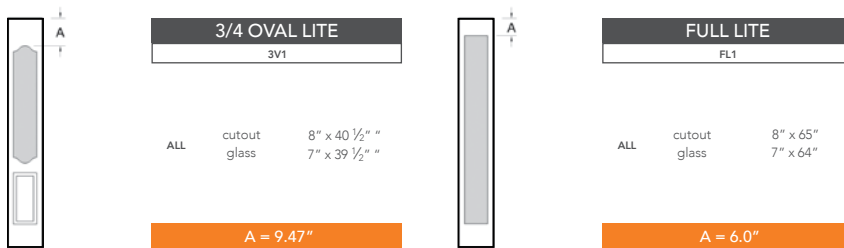

6'8" SLS3P 3/4 PREMIUM SIDELITE

SIDELITE WIDTHS

NOTE: BY REQUEST, SIDELITE HEIGHT COMES IN VARYING DIMENSIONS TO A MINIMUM OF 79". EXCESS WILL BE TAKEN FROM BOTTOM RAIL. ALL OTHER DIMENSIONS WILL REMAIN THE SAME.

CUTOUTS & GLASS

A = DISTANCE FROM TOP OF SIDELITE TO TOP OF CUTOUT

MATCHING DOORS

DRS3P

Available Widths:
3' 0"

Spec Page = 150