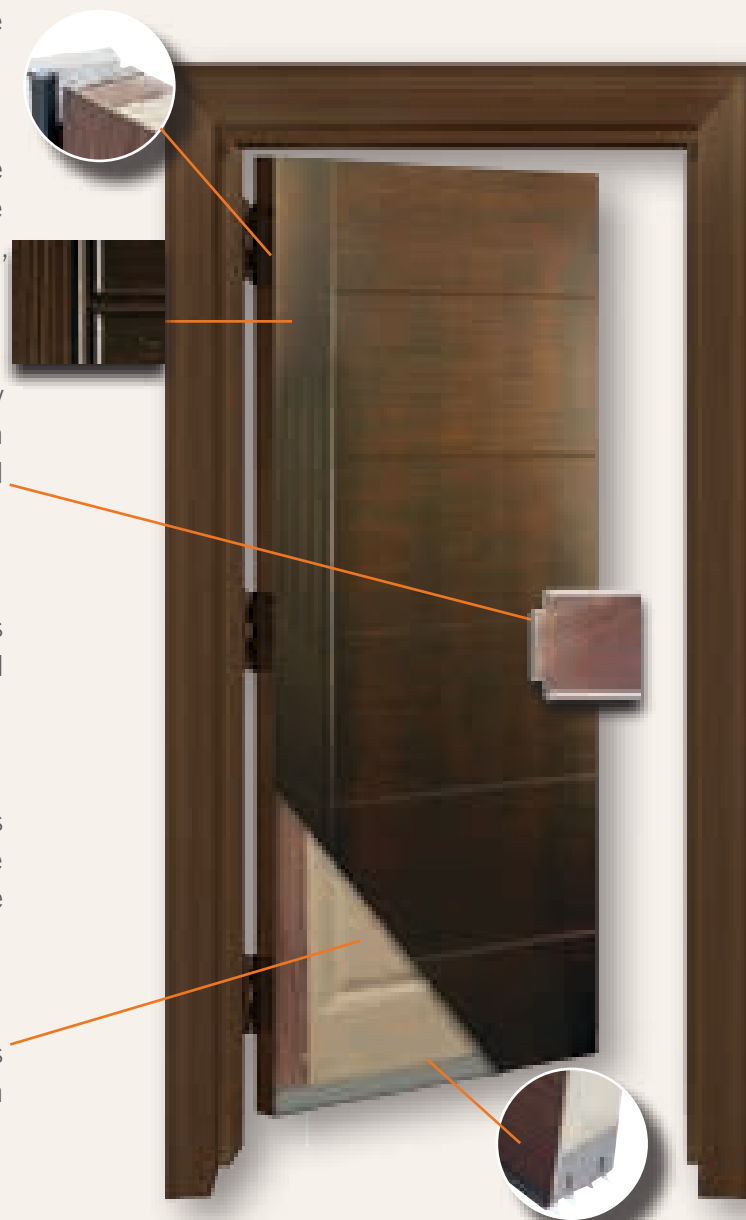

FULL LENGTH COMPOSITE TOP AND BOTTOM RAILS: Additional non-porous protection keeps water from seeping into the door and helps prevent the build up of mold or mildew.

FIBERGLASS REINFORCED SKIN: Fiberglass is unmarred by the wear and tear of everyday use and is unaffected by moisture and humidity. Our doors will not rot, splinter or warp like wood, and won't dent or delaminate like steel.

FULL LENGTH COMPOSITE STILES: All Plastpro fiberglass entry doors feature fully composite stiles to prevent water infiltration into the door's insulation and to ensure warp free, rot free and rust free doors.

DUAL PANE DECORATIVE GLASS: Our decorative doorlites provide excellent thermal protection while adding beauty and sophistication to your entryway.

ARCHITECTURALLY CORRECT PROPORTIONS: Plastpro doors are designed with beautifully detailed panels that are identical to traditional wood door construction to create crisper shadow lines and heightened curb appeal.

INSULATED CORE: Our environmentally friendly insulation is 100% CFC-free and provides a high R-value for maximum thermal protection.

PLASTPRO'S Modern door line has combined the strength and Durability of our Fiberglass Composite Entry System with the elegance and style of today's contemporary designs.