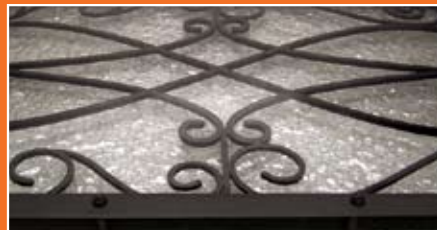

Precision Crafted for Beautiful Performance

Bring timeless beauty to your entryway with Plastpro's Wrought Iron glass. Plastpro offers two distinctive designs available nowhere else: Camelia & Priscilla. Our Wrought Iron glass can be placed in our Rustic, True White Oak, Smooth Skin and Oak Grain fiberglass door collections. All of our doors feature our renowned Hydroshield Technology™ which seals and protects the door on all six sides preventing rotting and warping caused by water infiltration.

INTRODUCING Wrought Iron Doorlite Frames

This maintenance-free Wrought Iron doorlite frame resists rust and corrosion while working to keep cold out in the winter and heat out in the summer. Specially engineered to complement the range of cutouts in the Rustic Series, each individual frame is beautifully hand made and has a durable powder coat finish.