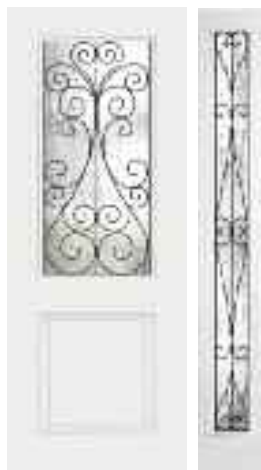

TIFFANY  
Patina

DRG9180  
TIF341P

3/0 x 8/0

SQUARE PANEL

DRS2B80

ARCH PANEL

DRS2D80

**CAMELIA**  
Wrought Iron