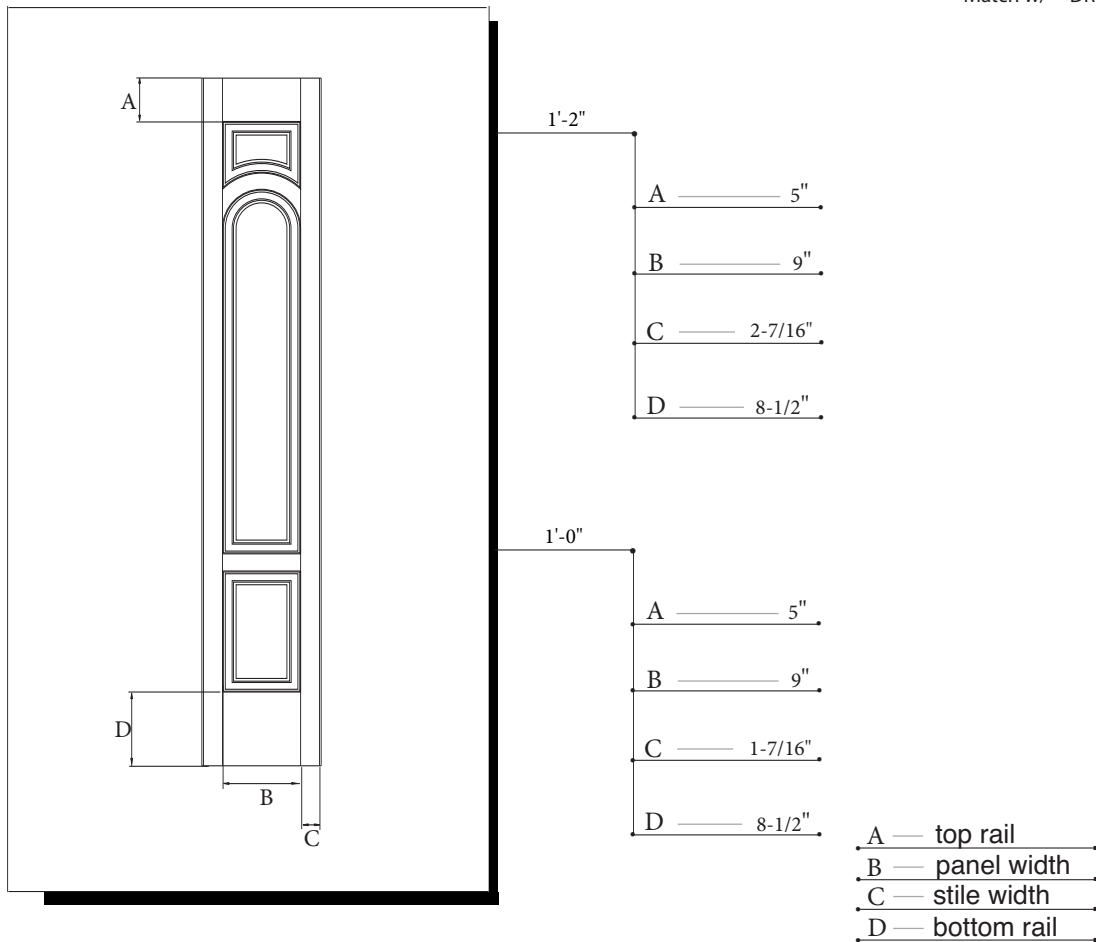

6'-8" 8 PANEL CENTER ARCH SIDELITE

MODEL SLG80,SLS80 (1'-2", 1'-0" x 6'-8")

Match w/ DRG/DRS80

CUT-OUTS & GLASS INSERT AVAILABLE