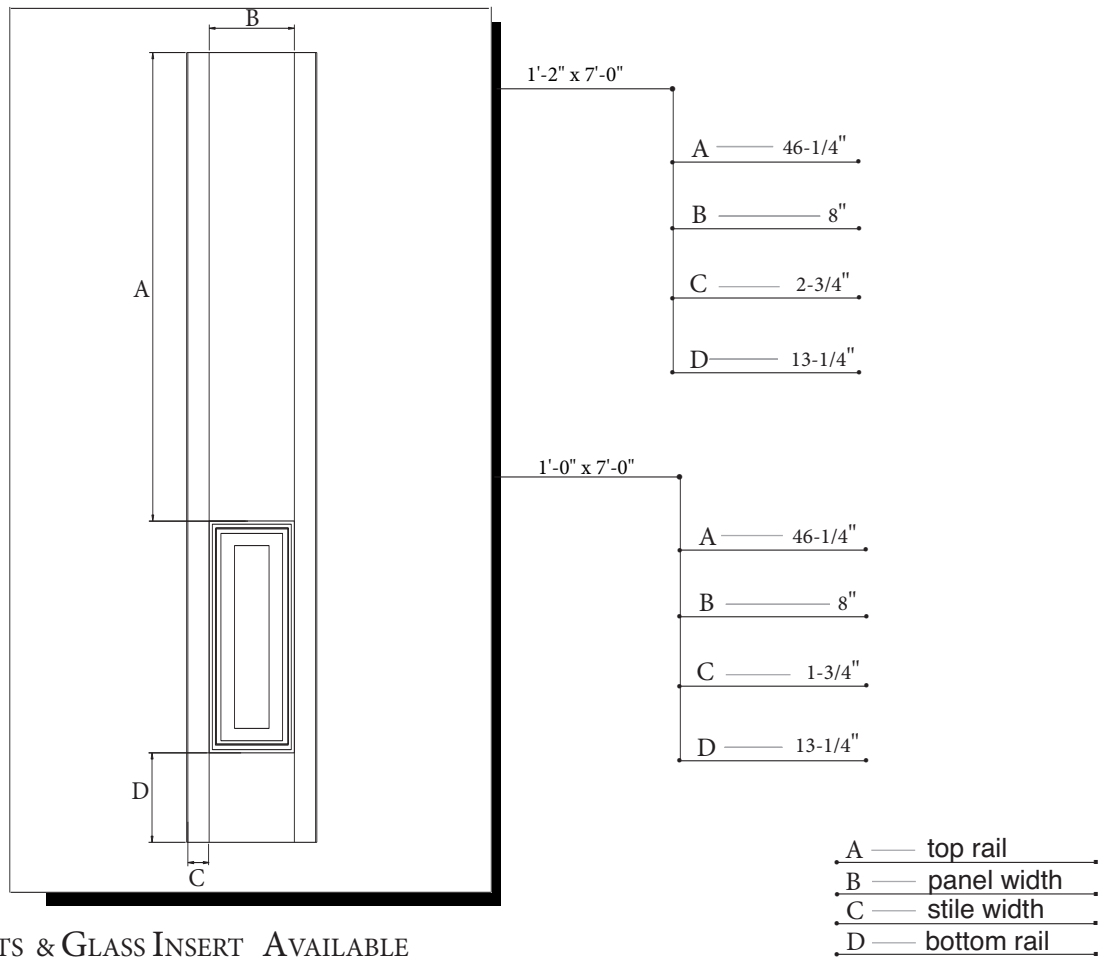

## 7'-0" 6 PANEL UTILITY PANEL SIDELITE

### MODEL SLG6170, SLS6170 (1'-2", 1'-0" x 7'-0")

Match w/ DRG\DRS6170