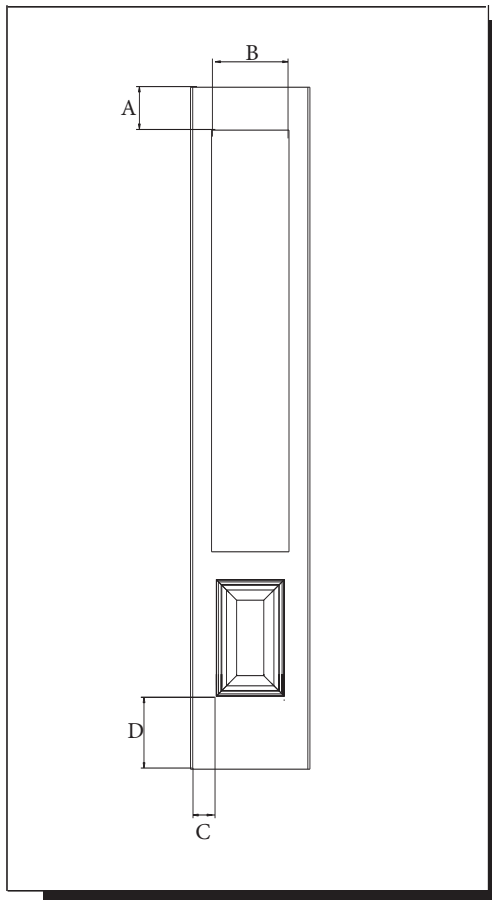

6'-8" 3/4 LITE SIDELITE

MODEL SLG49, SLS49 (1'-2", 1'-0" x 6'-8")

Match w/ DRG/DRS49

- 1'-2"
 - A — 4-11/16"
 - B — 7-7/8"
 - C — 2"
 - D — 8-1/16"

- 1'-0"
 - A — 4-11/16"
 - B — 7-7/8"
 - C — 1"
 - D — 8-1/16"

- A — top rail
- B — panel width
- C — stile width
- D — bottom rail

CUT-OUTS & GLASS INSERT AVAILABLE

- 3/4 VIEW 9" X 49" (cut-out)
- 3/4 VIEW 8" X 48" (glass)
- F — 4-11/16"

F — distance from top of door to top of cut-out