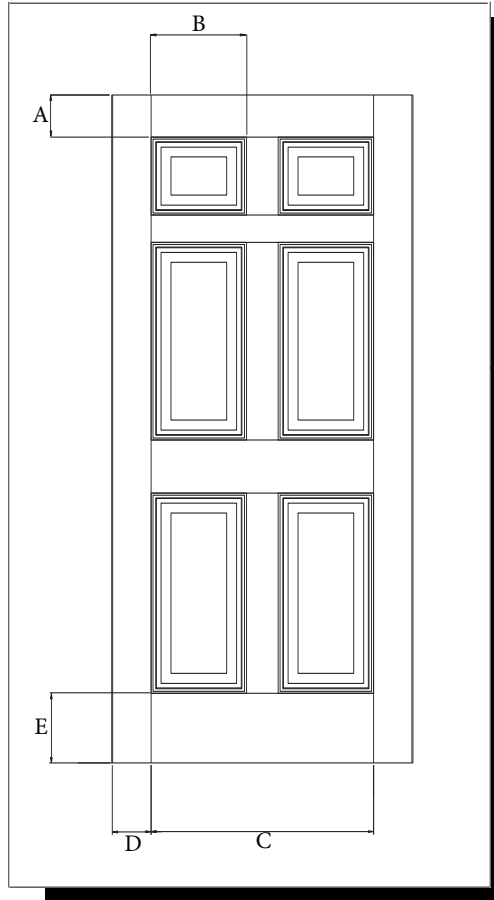

6'-8" MAHOGANY 6 PANEL DOOR SLAB

MODEL DRM60 (3'-0" x 6'-8")

Matching Sidelite SLM3D/SLM60

3'-0"

- A — 5"
- B — 11-5/16"
- C — 26-3/8"
- D — 4-11/16"
- E — 8-1/4"

- A — top rail
- B — panel width
- C — 2 panel width
- D — stile width
- E — bottom rail

CUT-OUTS & GLASS INSERT AVAILABLE

- F — 5-1/4"
- HALF VIEW 26" X 35-1/2" (cut-out)  
25" X 34-1/2" (glass)
- TOP 2 CUT 26-1/2" X 9-1/4" (cut-out)  
25-1/2" X 8-1/4" (glass)
- F — 5"

F — distance from top of door to top of cut-out