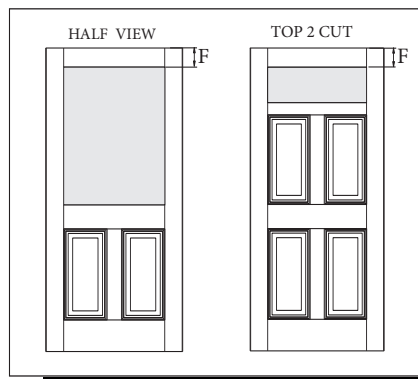

6'-8" MAHOGANY 6 PANEL DOOR SLAB

MODEL DRM60 (3'-0" x 6'-8")

Matching Sidelite SLM3D/SLM60

3'-0"

- A — 5"
- B — 11-5/16"
- C — 26-3/8"
- D — 4-11/16"
- E — 8-1/4"

- A — top rail
- B — panel width
- C — 2 panel width
- D — stile width
- E — bottom rail

CUT-OUTS & GLASS INSERT AVAILABLE

- F — 5-1/4"
- HALF VIEW 26" X 35-1/2" (cut-out)  
25" X 34-1/2" (glass)
- TOP 2 CUT 26-1/2" X 9-1/4" (cut-out)  
25-1/2" X 8-1/4" (glass)
- F — 5"

F — distance from top of door to top of cut-out