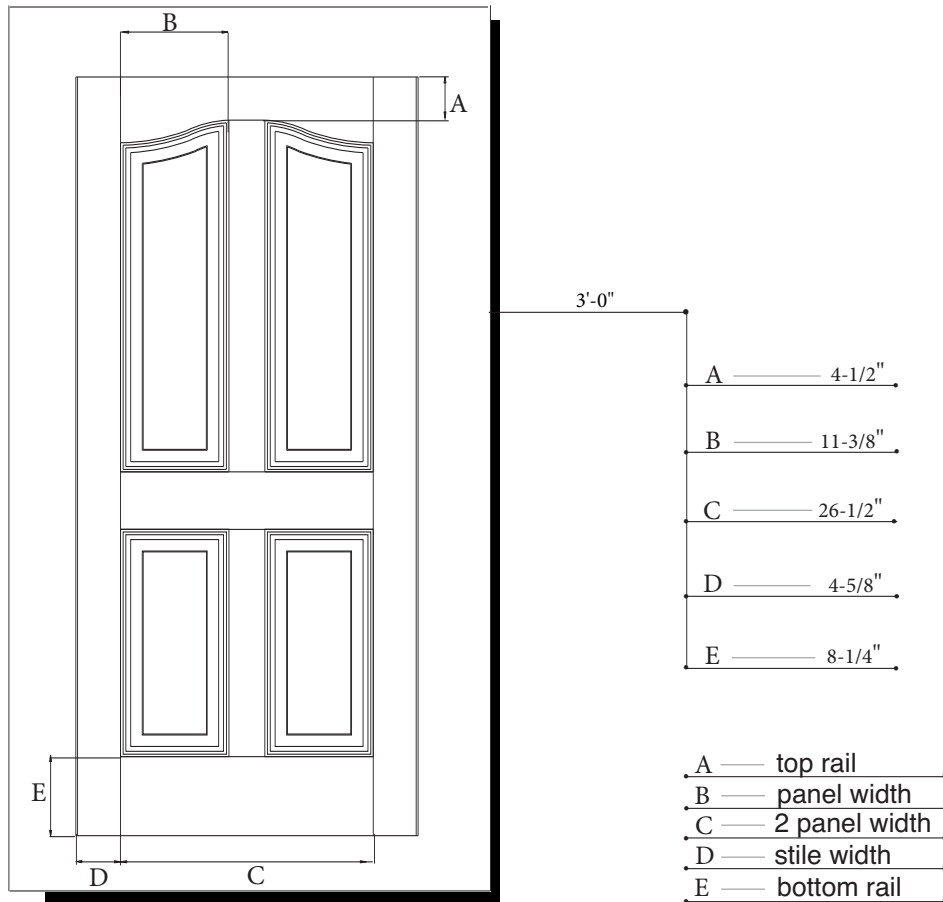

6'-8" MAHOGANY EYEBROW DOOR SLAB

MODEL DRM4E (3'-0" x 6'-8")

Matching Sidelite SLM60

CUT-OUTS & GLASS INSERT AVAILABLE